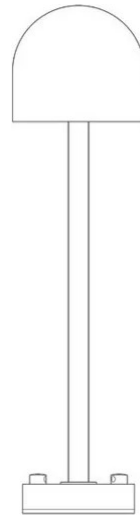

Boleto

Height 70 cm

Emiliana Martinelli

colors

Typology Floor
Utilisation External

230V 10 W 1100 lm

indirect light

Outdoor lamp indirect light for LED light source. Painted aluminium structure. Three size tige with base for to fix on the ground. Remote driver.

Available peg for the ground fixing (cod. 40166)

Family	Boleto
Typology	Floor
Utilisation	External

Dimensions

Height	70 cm
Diameter	14 cm
Weight	3.6 Kg

Materials

Structure	aluminium	Diffuser	polycarbonate
-----------	-----------	----------	---------------