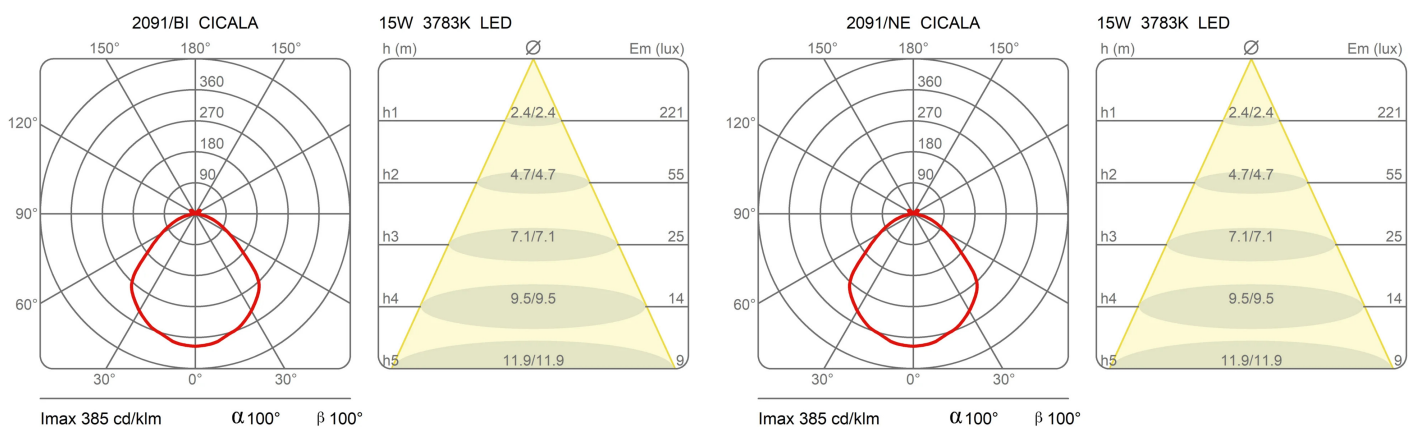

Cicala

Emiliana Martinelli

colors

Typology Pendant
Utilisation Indoor

230V 13 W 2079 lm

direct light

diffuse light

Hanging lamp with direct diffuse light. Painted aluminium structure. Inside diffuser in white opal methacrylate. LED light source integrated. Electronic driver integrated into the stud fixed on the ceiling.

Family	Cicala
Typology	Pendant
Utilisation	Indoor

Dimensions

Height	27 cm
Diameter	42 cm
Power supply cable length	400 cm
Weight	2.8 Kg

Materials

Structure	aluminium	Diffuser	methacrylate
-----------	-----------	----------	--------------

Photometric curves

Colour variant code

2091/BI

White

2091/NE

Black

2091/BM

Bronze
Textured