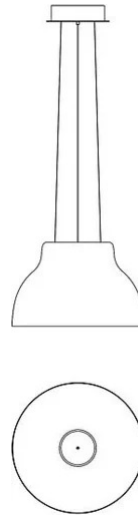

Cicala

Emiliana Martinelli

colors

Typology Pendant
Utilisation Indoor

230V 13 W 2079 lm

direct light

diffuse light

Hanging lamp with direct diffuse light. Painted aluminium structure. Inside diffuser in white opal methacrylate. LED light source integrated. Electronic driver integrated into the stud fixed on the ceiling.

Family	Cicala
Typology	Pendant
Utilisation	Indoor

Dimensions

Height	27 cm
Diameter	42 cm
Power supply cable length	400 cm
Weight	2.8 Kg

Materials

Structure	aluminium	Diffuser	methacrylate
-----------	-----------	----------	--------------

Photometric curves

Colour variant code

2091/BI

White

2091/NE

Black

2091/BM

Bronze
Textured