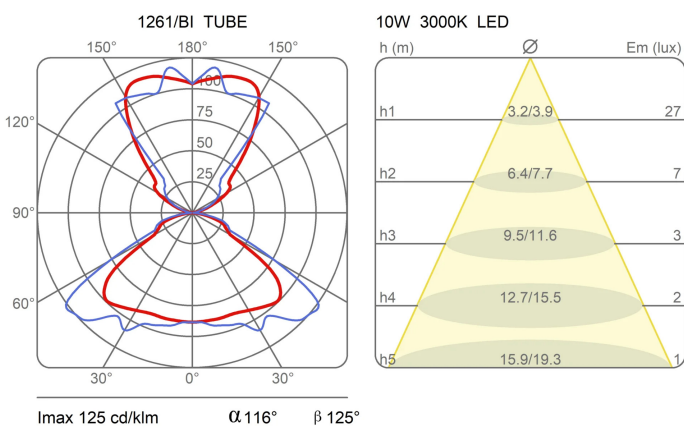

Certifications

Photometric curves