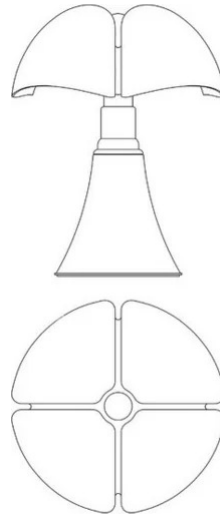

# Minipipistrello Cordless

Gae Aulenti

colors

Typology	Table
Utilisation	Indoor

5V 2.9 W 386 lm

diffuse light

Thanks to LED technology, the Minipipistrello is now available in a portable, dimmable, cordless version with rechargeable battery and touch sensor. Minipipistrello is ready to go anywhere you want, for a romantic dinner, a date on the terrace, as an ideal companion for limitless living. Cordless system, rechargeable (battery charger and battery included) by Micro-USB / Type-C, charge duration: 6 hours. Also rechargeable with power-compatible banks. Diffused-light lamp. Glazed stainless steel telescope. White opal methacrylate diffuser. Structure and knob in painted aluminum. LED light source integrated.

**Each Pipistrello Mini has a fixed telescope; it cannot be extended.** The shape is retained, but not the mechanical movement.

Family	Minipipistrello Cordless
Typology	Table
Utilisation	Indoor

**Dimensions**

Height	35 cm
Diameter	27 cm
Weight	1.8 Kg

**Materials**

Structure	aluminium brass copper stainless steel	Diffuser	methacrylate 040
Base	iron		

Voltage	5V	Watt	2.9 W
Power unit	Included	Lumen	386 lm
Mounting Power Supply	External	CRI	>80
Power supply	Dimmable electronic power supply and rechargeable battery	Duration	50000 h
Dimming	Touch on body	CCT	2700 K
		Energy class	E