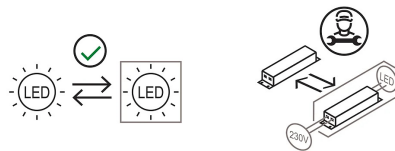

Certifications

EcoLabel

Colour variant code