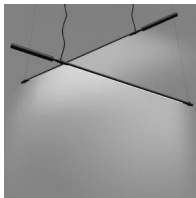

Colour variant code