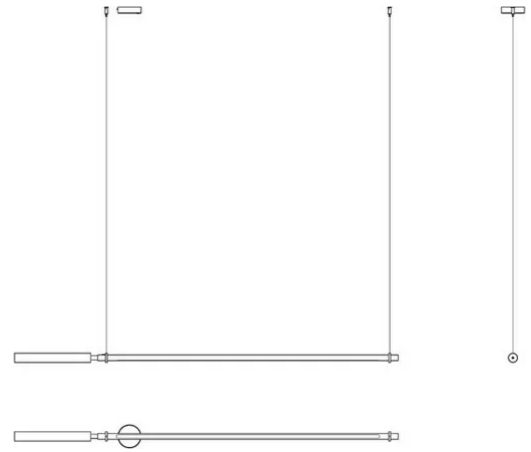

Colibrì

Revolving

Emiliana Martinelli

colors

Typology Pendant
Utilisation Indoor

230V 13 W 2140 lm

direct light

indirect light

Hanging lamp, swivel direct/indirect light. Painted aluminium structure. LED light source integrated. Electronic driver integrated into the body lamp.

Family	Colibri
Typology	Pendant
Utilisation	Indoor

Dimensions

Lunghezza	167 cm
Diameter	2,5 cm
Power supply cable length	400 cm
Weight	1.5 Kg

Materials

Structure	aluminium	Diffuser	methacrylate O40
Canopy	nylon		

Voltage	230V	Watt	13 W
Power unit	Included	Lumen	2140 lm
Mounting Power Supply	Indoor	CRI	>80
Power supply	Electronic power supply	Duration	50000 h
Dimming	No dimmable	CCT	3000 K
		Energy class	D