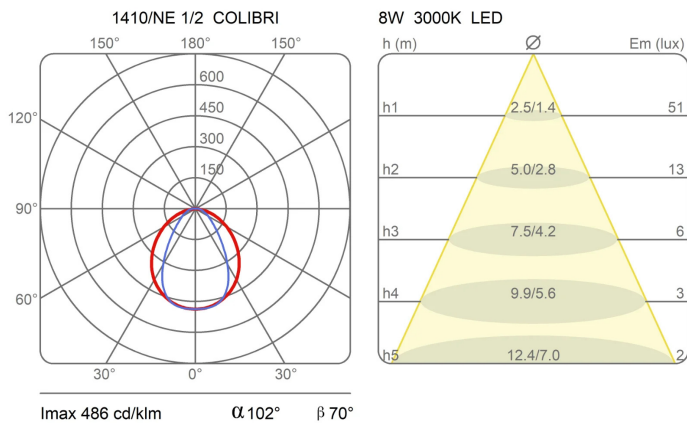

Dimensions

Larghezza	41 cm
Profondità	18 cm
Diameter	2,5 - 12 (base) cm
Power supply cable length	0 cm
Weight	0.8 Kg

Materials

Structure	aluminium	Diffuser	polycarbonate
Base	aluminium		

Voltage	230V	Watt	10 W
Power unit	Included	Lumen	1300 lm
Mounting Power Supply	Internal	CRI	>80
Power supply	Electronic power supply	Duration	50000 h
Non dimmable		CCT	3000 K
		Energy class	F

Certifications

EcoLabel

Photometric curves

Colour variant code

1410/B/NE

Black

1410/B/AU

Pearl Gold