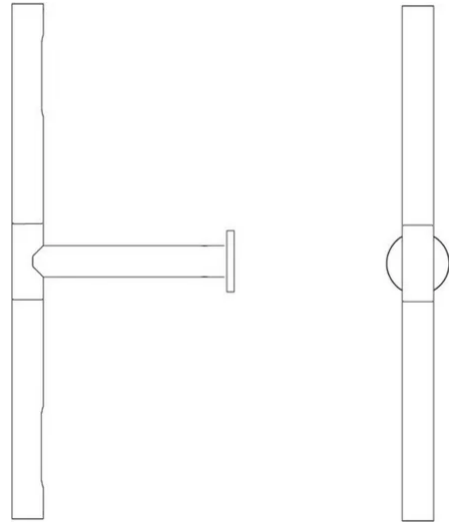

Colibrì

T

Emiliana Martinelli

colors

Typology Wall
Utilisation Indoor

230V 10 W 1300 lm

direct light

indirect light

Direct/indirect light adjustable wall lamp. Painted aluminium structure. Diffuser is printed with polycarbonate. LED light source integrated. Electronic driver inside the base.

Award

Family	Colibri
Typology	Wall
Utilisation	Indoor

Dimensions

Larghezza	41 cm
Profondità	18 cm
Diameter	2,5 - 12 (base) cm
Power supply cable length	0 cm
Weight	0.8 Kg

Materials

Structure	aluminium	Diffuser	polycarbonate
Base	aluminium		

Voltage	230V	Watt	10 W
Power unit	Included	Lumen	1300 lm
Mounting Power Supply	Internal	CRI	>80
Power supply	Electronic power supply	Duration	50000 h
Non dimmable		CCT	3000 K
		Energy class	F