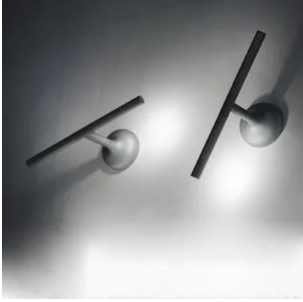

Colibrì

T

Emiliana Martinelli

colors

Typology Wall
Utilisation Indoor

230V 10 W 1300 lm

direct light

indirect light

Direct/indirect light adjustable wall lamp. Painted aluminium structure. Diffuser is printed with polycarbonate. LED light source integrated. Electronic driver inside the base.

Award

Family	Colibri
Typology	Wall
Utilisation	Indoor

Dimensions

Larghezza	41 cm
Profondità	18 cm
Diameter	2,5 - 12 (base) cm
Power supply cable length	0 cm
Weight	0.8 Kg

Materials

Structure	aluminium	Diffuser	polycarbonate
Base	aluminium		

Voltage	230V	Watt	10 W
Power unit	Included	Lumen	1300 lm
Mounting Power Supply	Internal	CRI	>80
Power supply	Electronic power supply	Duration	50000 h
Non dimmable		CCT	3000 K
		Energy class	F

Certifications

EcoLabel

Photometric curves

Colour variant code

1410/B/NE

Black

1410/B/AU

Pearl Gold