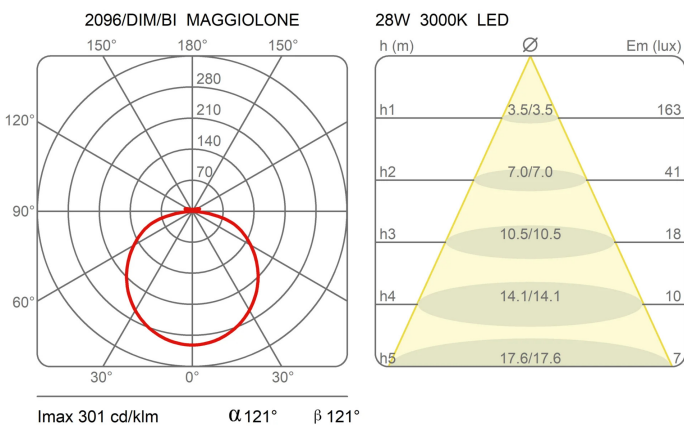

Maggiolone

Ø 60 cm - 3000K

Emiliana Martinelli

colors

Typology Pendant
Utilisation Indoor

230V 26 W 3200 lm

diffuse light

Hanging lamp, diffused light, painted aluminium structure. White frost methacrylate diffuser. LED light source integrated. Electronic dimmable Push/Dali driver inside the ceiling stud. Available two sizes.

Family	Maggiolone
Typology	Pendant
Utilisation	Indoor

Dimensions

Height	12 cm
Diameter	60 cm
Power supply cable length	400 cm
Weight	3.9 Kg

Materials

Structure	aluminium	Diffuser	methacrylate
Canopy	aluminium		

EcoLabel

Photometric curves

Colour variant code

2096/DIM/BI

White

2096/DIM/NE

Black

2096/DIM/GI