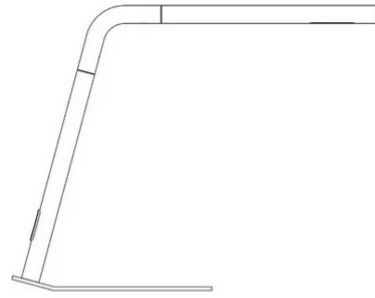

Colibrì

Emiliana Martinelli

colors

Typology Table
Utilisation Indoor

230V 10 W 1300 lm

direct light

Swivel table lamp direct light. Painted aluminium structure. Swivel head with LED light source integrated and touch control. Black colour lacquered metal base. Electronic driver on the plug.

Award

Family	Colibri
Typology	Table
Utilisation	Indoor

Dimensions

Height	40 cm
Lunghezza	50 cm
Diameter	2,5 cm
Power supply cable length	200 cm
Weight	2.5 Kg

Materials

Structure	aluminium	Diffuser	polycarbonate
-----------	-----------	----------	---------------