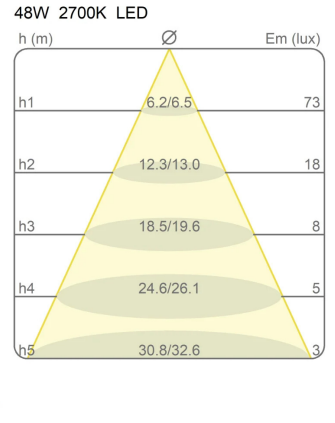

### Dimensions

Height	3 cm
Diameter	120 cm
Power supply cable length	400 cm
Weight	1.7 Kg

### Materials

Structure	aluminium	Diffuser	methacrylate 040
-----------	-----------	----------	------------------

Voltage	24V	Watt	49 W
Power unit	Excluded	Lumen	7841 lm
Mounting Power Supply	External	CRI	>80
		Duration	50000 h
		CCT	2700 K
		Energy class	D

### Certifications

Photometric curves

Colour variant code

40003/SL/2700/BI

White

40003/SL/2700/NE

Black

40003/SL/2700/AU