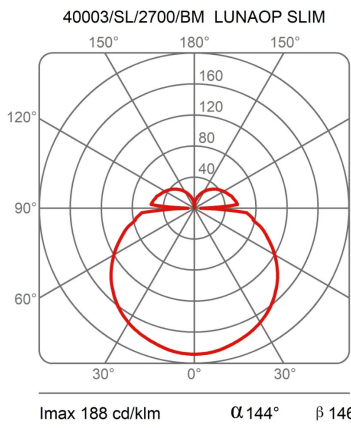

Photometric curves