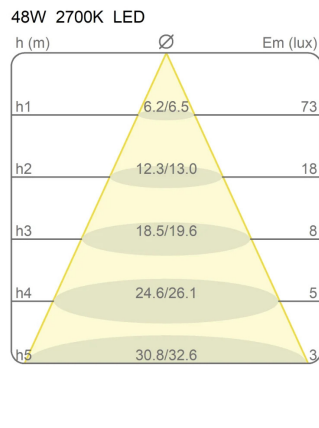

### Dimensions

Height	3 cm
Diameter	120 cm
Power supply cable length	400 cm
Weight	1.7 Kg

### Materials

Structure	aluminium	Diffuser	methacrylate 040
-----------	-----------	----------	------------------

Voltage	24V	Watt	49 W
Power unit	Excluded	Lumen	7841 lm
Mounting Power Supply	External	CRI	>80
		Duration	50000 h
		CCT	2700 K
		Energy class	D

### Certifications

Photometric curves

Colour variant code

40003/SL/2700/BI

White

40003/SL/2700/NE

Black

40003/SL/2700/AU