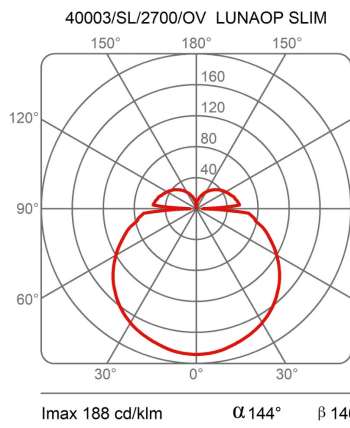

Photometric curves