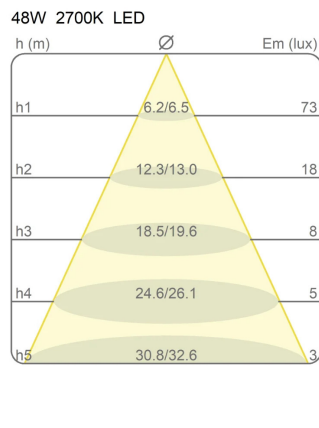

### Dimensions

Height	3 cm
Diameter	120 cm
Power supply cable length	400 cm
Weight	1.7 Kg

### Materials

Structure	aluminium	Diffuser	methacrylate 040
-----------	-----------	----------	------------------

Voltage	24V	Watt	49 W
Power unit	Excluded	Lumen	7841 lm
Mounting Power Supply	External	CRI	>80
		Duration	50000 h
		CCT	2700 K
		Energy class	D

### Certifications

Photometric curves

Colour variant code

40003/SL/2700/BI

White

40003/SL/2700/NE

Black

40003/SL/2700/AU