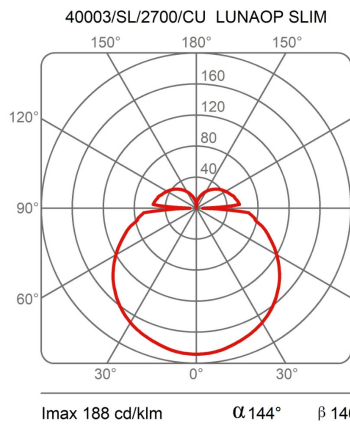

Photometric curves