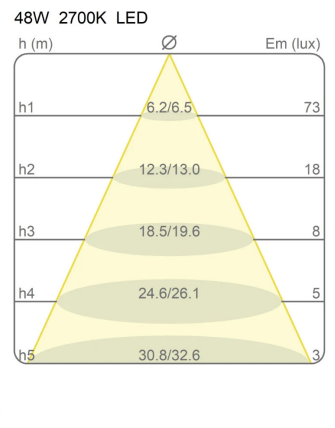

### Dimensions

Height	3 cm
Diameter	120 cm
Power supply cable length	400 cm
Weight	1.7 Kg

### Materials

Structure	aluminium	Diffuser	methacrylate 040
-----------	-----------	----------	------------------

Voltage	24V	Watt	49 W
Power unit	Excluded	Lumen	7841 lm
Mounting Power Supply	External	CRI	>80
		Duration	50000 h
		CCT	2700 K
		Energy class	D

### Certifications

Photometric curves

Colour variant code

40003/SL/2700/BI

White

40003/SL/2700/NE

Black

40003/SL/2700/AU