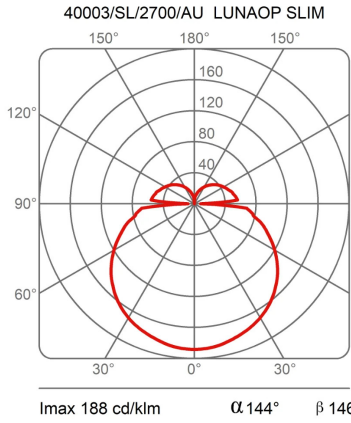

### Dimensions

Height	3 cm
Diameter	120 cm
Power supply cable length	400 cm
Weight	1.7 Kg

### Materials

Structure	aluminium	Diffuser	methacrylate 040
-----------	-----------	----------	------------------

Voltage	24V	Watt	49 W
Power unit	Excluded	Lumen	7841 lm
Mounting Power Supply	External	CRI	>80
		Duration	50000 h
		CCT	2700 K
		Energy class	D

### Certifications

Photometric curves

Colour variant code

40003/SL/2700/BI

White

40003/SL/2700/NE

Black

40003/SL/2700/AU