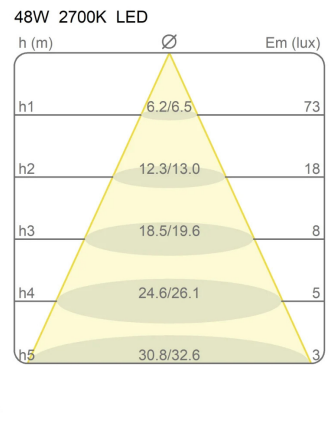

### Dimensions

Height	3 cm
Diameter	120 cm
Power supply cable length	400 cm
Weight	1.7 Kg

### Materials

Structure	aluminium	Diffuser	methacrylate 040
-----------	-----------	----------	------------------

Voltage	24V	Watt	49 W
Power unit	Excluded	Lumen	7841 lm
Mounting Power Supply	External	CRI	>80
		Duration	50000 h
		CCT	2700 K
		Energy class	D

### Certifications

Photometric curves

Colour variant code

40003/SL/2700/BI

White

40003/SL/2700/NE

Black

40003/SL/2700/AU