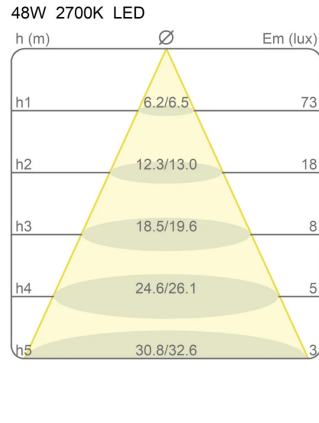

### Dimensions

Height	3 cm
Diameter	120 cm
Power supply cable length	400 cm
Weight	1.7 Kg

### Materials

Structure	aluminium	Diffuser	methacrylate 040
-----------	-----------	----------	------------------

Voltage	24V	Watt	49 W
Power unit	Excluded	Lumen	7841 lm
Mounting Power Supply	External	CRI	>80
		Duration	50000 h
		CCT	2700 K
		Energy class	D

### Certifications

Photometric curves

Colour variant code

40003/SL/2700/BI

White

40003/SL/2700/NE

Black

40003/SL/2700/AU