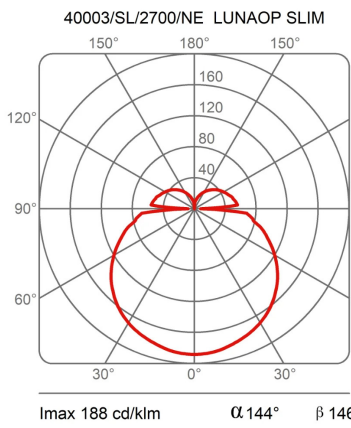

Photometric curves