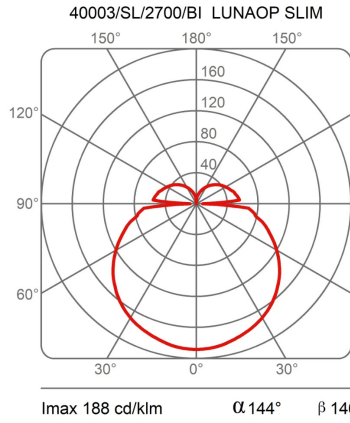

Photometric curves