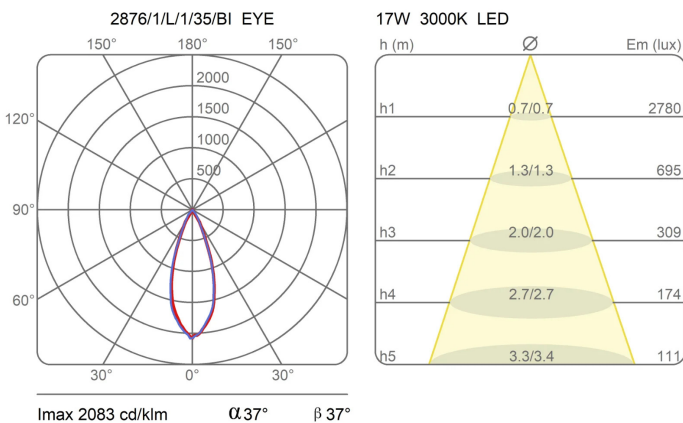

Eye

Medium beam

Emiliana Martinelli

colors

Typology Ceiling
Utilisation Indoor

230V 11 W 2225 lm

direct light

Ceiling lamp with direct/swivel light. Painted aluminium structure. LED light source integrated. Complete of electronic driver.

Family Eye
 Typology Ceiling
 Utilisation Indoor

Dimensions

Height 11 cm
 Diameter 16 cm
 Power supply cable length 0 cm
 Weight 1 Kg

Materials

Structure aluminium

Voltage	230V	Watt	11 W
Power unit	Included	Lumen	2225 lm
Mounting Power Supply	Indoor	CRI	>90
Power supply	Electronic power supply	CCT	3000 K
Dimming	No dimmable	Energy class	E

Certifications

Photometric curves

Colour variant code

2876/1/L/1/35/BI

White

2876/1/L/1/35/NE

Black

Gallery