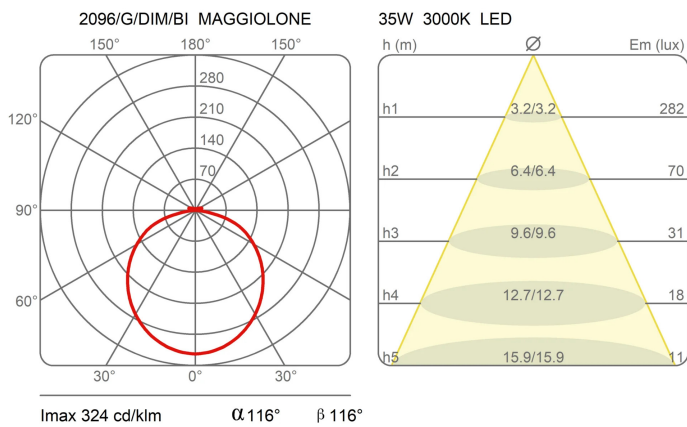

Certifications

EcoLabel

Photometric curves