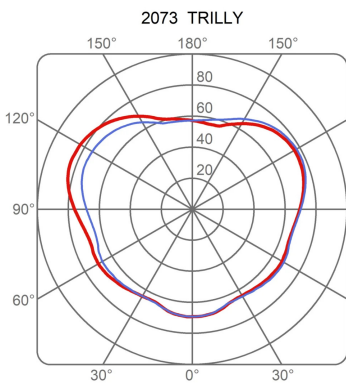

Diffuser polyethylene

Elementi polyethylene

Voltage 230V

Non dimmable

Certifications

Photometric curves

Imax 84 cd/klm

Imax 87 cd/klm