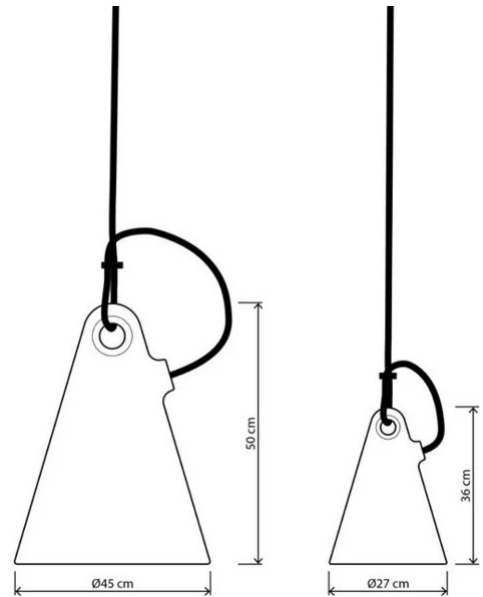

Trilly

Ø 27 cm

Emiliana Martinelli

colors

Typology Pendant Floor

Utilisation External

230V 6 W E27

diffuse light

It is an outdoor lamp, with a simple shape, a single piece made of white polyethylene in rotational moulding, it is the mate for an evening on the terrace or on the lawn of your house. You can hang it with the orange cable to the branches of a tree, you can move it easily wherever you want thanks to the ergonomic handle. If you want to replace easily the bulb you simply have to unscrew the round closing element which is placed in the lower part of the lamp. For Led bulb. Cable for external use provided by length 5 mts and plug. Two size.

Degree of protection IP65 device - IP44 plug

Family Trilly
 Typology Pendant Floor
 Utilisation External

Dimensions

Height 35 cm
 Diameter 27 cm
 Power supply cable length 500 cm
 Weight 1.75 Kg

Materials