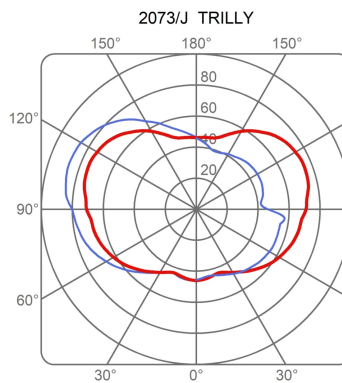

Diffuser polyethylene

Elementi polyethylene

Voltage 230V

Non dimmable

Certifications

Photometric curves

Imax 84 cd/klm

Imax 87 cd/klm