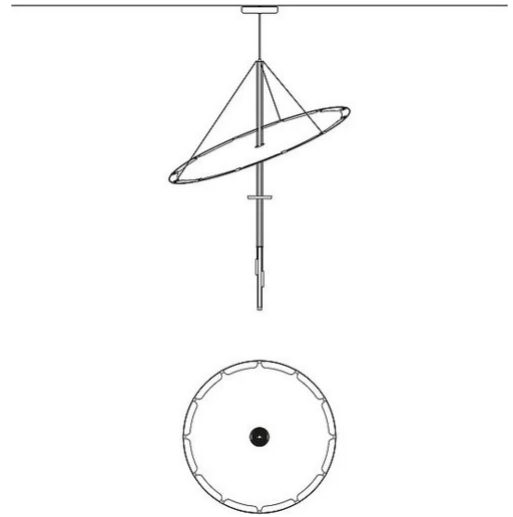

Canopée

Ø 80 cm

Nicolas Verschaeve

colors

Typology Pendant
Utilisation Indoor

230V 17 W

indirect light

diffuse light

The Canopée pendant light invites reflection and rest by providing a cozy haven of soft light. It embodies the essence of light.

The LED source integrated in the cylinder is diffusely reflected on a compact, **light disc made of a technical fabric borrowed from the nautical industry.**

The disc can be tilted and raised, allowing you to customize the intensity of the reflected light to create a one-of-a-kind atmosphere by gently pulling or rotating the three cylinders.

Family	Canopée
Typology	Pendant
Utilisation	Indoor

Dimensions

Height	103 cm
Diameter	80 cm

Materials

Structure	aluminium iron	Riflettore	glass fibre
Canopy	aluminium		

Voltage	230V	Watt	17 W
Power unit		Lumen	
Mounting Power Supply	Indoor	CRI	>90
		Duration	50000 h
Power supply	Electronic power supply	CCT	2700 K
Dimming	No dimmable	Energy class	