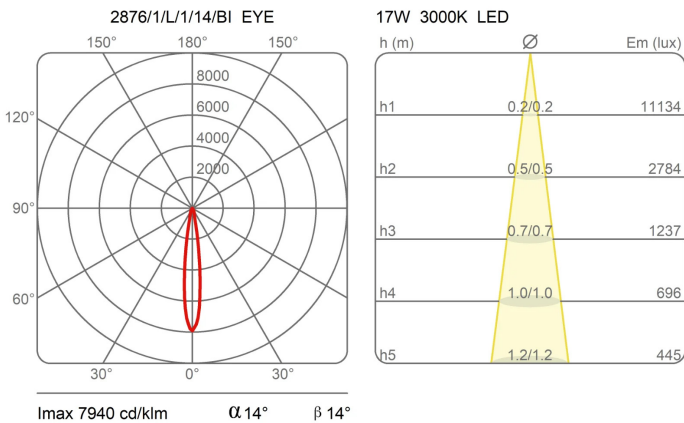

Eye

Narrow beam

Emiliana Martinelli

colors

Typology Ceiling
Utilisation Indoor

11 W 2225 lm

direct light

Ceiling lamp with direct/swivel light. Painted aluminium structure. LED light source integrated. Complete of electronic driver.

Family Eye
 Typology Ceiling
 Utilisation Indoor

Dimensions

Height 11 cm
 Diameter 16 cm
 Power supply cable length 0 cm
 Weight 1 Kg

Materials

Structure aluminium

Power unit	Included	Watt	11 W
Mounting Power Supply	Internal	Lumen	2225 lm
		CRI	>90
Power supply	Electronic power supply	Duration	50000 h
Dimming		CCT	3000 K
		Energy class	E

Certifications

EcoLabel

Photometric curves

Colour variant code

2876/1/L/1/24/BI

White

2876/1/L/1/24/NE

Black