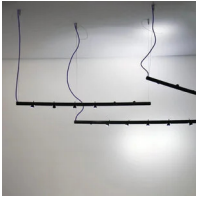

Colour variant code

2070/NE