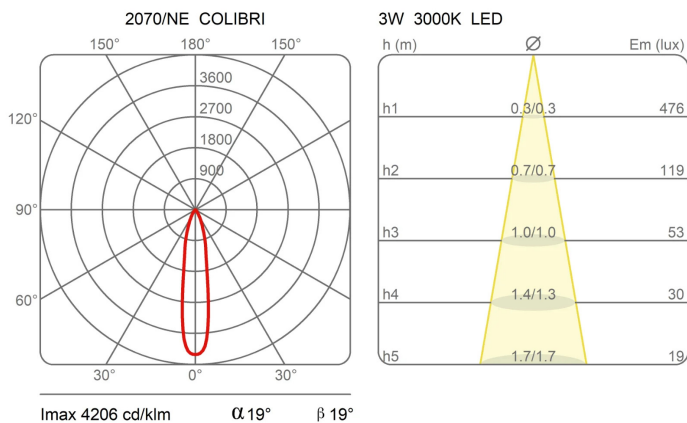

Certifications

Photometric curves