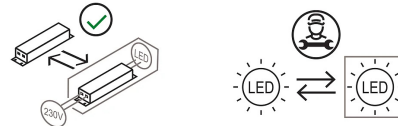

Certifications