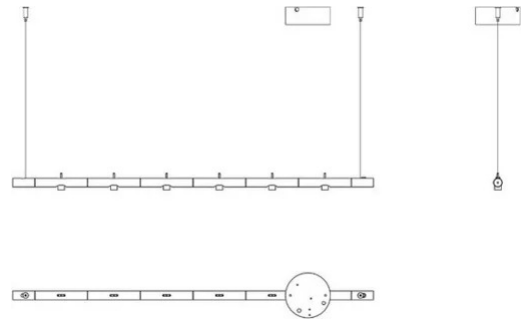

Colibrì

6 spots

Emiliana Martinelli

colors

Typology Pendant
Utilisation Indoor

230V 6x 2.1 W 300 lm (1800lm)

direct light

indirect light

diffuse light

Hanging devices swivel direct/indirect light for six led swivel independents heads. Painted aluminium tubular structure, suspended with steel cables. LED light source integrated. Electronic driver included in canopy.

Family	Colibri
Typology	Pendant
Utilisation	Indoor

Dimensions

Lunghezza	100 cm
Diameter	2,5 cm
Power supply cable length	400 cm
Weight	1.5 Kg

Materials

Structure	aluminium	Diffuser	polycarbonate
Canopy	aluminium		