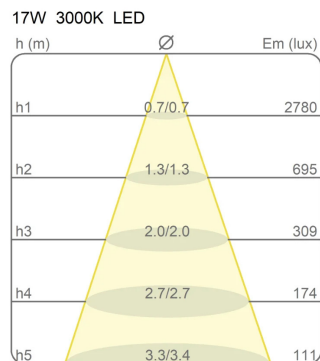

Eye

Medium beam

Emiliana Martinelli

colors

Typology Ceiling
Utilisation Indoor

230V 11 W 2225 lm

direct light

Ceiling lamp with direct/swivel light. Painted aluminium structure. LED light source integrated. Complete of electronic driver.

Family Eye
 Typology Ceiling
 Utilisation Indoor

Dimensions

Height 11 cm
 Diameter 16 cm
 Power supply cable length 0 cm
 Weight 1 Kg

Materials

Structure aluminium

Voltage	230V	Watt	11 W
Power unit	Included	Lumen	2225 lm
Mounting Power Supply	Indoor	CRI	>90
Power supply	Electronic power supply	CCT	3000 K
Non dimmable		Energy class	E

Certifications

Photometric curves

Colour variant code

2876/1/L/1/35/BI

White

2876/1/L/1/35/NE

Black

Gallery