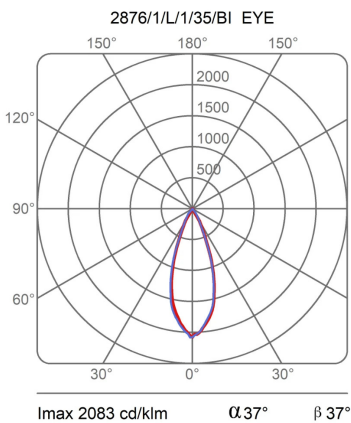

Eye

Medium beam

Emiliana Martinelli

colors

Typology Ceiling
Utilisation Indoor

230V 11 W 2225 lm

direct light

Ceiling lamp with direct/swivel light. Painted aluminium structure. LED light source integrated. Complete of electronic driver.

Family Eye
 Typology Ceiling
 Utilisation Indoor

Dimensions

Height 11 cm
 Diameter 16 cm
 Power supply cable length 0 cm
 Weight 1 Kg

Materials

Structure aluminium

Voltage	230V	Watt	11 W
Power unit	Included	Lumen	2225 lm
Mounting Power Supply	Indoor	CRI	>90
Power supply	Electronic power supply	CCT	3000 K
Non dimmable		Energy class	E

Certifications

Photometric curves

Colour variant code

2876/1/L/1/35/BI

White

2876/1/L/1/35/NE

Black

Gallery