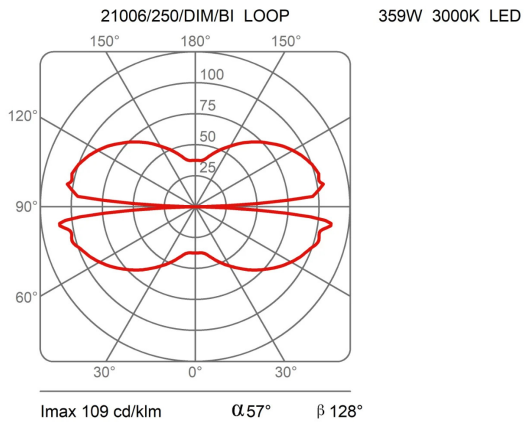

### Dimensions

Height	8 cm
Larghezza	250 cm
Lunghezza	250 cm
Power supply cable length	400 cm
Weight	26.5 Kg

### Materials

Structure	aluminium	Diffuser	polycarbonate
-----------	-----------	----------	---------------

Voltage	230V	Watt	339.1 W
Power unit		Lumen	31086 lm
Mounting Power Supply	External	CRI	>80
		CCT	3000 K
Power supply	Electronic dimmable power supply	Energy class	
Dimming	Push		
	Dali2		
	Pot. 10K $\Omega$		
	0-10V		
	1-10V		

### Photometric curves