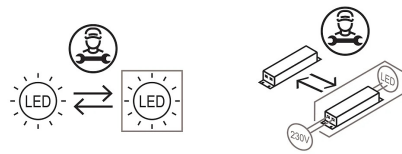

Certifications