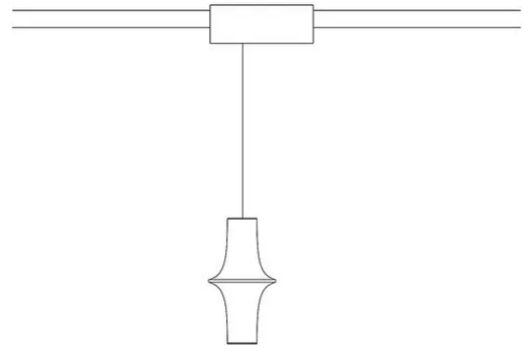

Avro

Track socket only

Studio Natural

colors

Typology Tracks Pendant
Utilisation Indoor

230V

Suspension/Multisocket Schuko lamp with LED source.
Painted aluminium structure.
Electronic driver inside of the binary box driver.

Multisocket equipped with three 230V schuko and two USB outlets is available as a lamp accessory. Max power 2.3KW (code 40189).
The electrified track can be purchased separately.

Award

Family Avro
 Typology Tracks Pendant
 Utilisation Indoor

Dimensions

Height 25 cm
 Diameter 12,3 cm
 Power supply cable length 200 cm

Materials

Structure aluminium Diffuser methacrylate O40

Voltage 230V
 Power unit
 Mounting Power Supply Indoor
 Power supply Electronic power supply