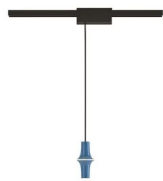

21019/BE/SP/AZ

Azure