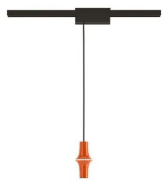

Colour variant code

21019/BE/SP/AR

Orange