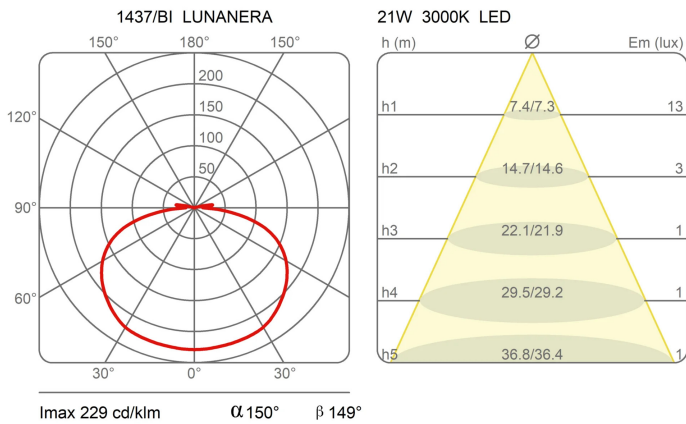

# Lunanera

Marc Sadler

colors

Typology Wall Ceiling

Utilisation Indoor

230V 13 W 2079 lm

indirect light

Wall or ceiling lamp indirect light. Painted aluminium structure. LED light source integrated and electronic driver into the body lamp.

Family	Lunamera
Typology	Wall Ceiling
Utilisation	Indoor

**Dimensions**

Height	10 cm
Diameter	40 cm
Weight	1.7 Kg

**Materials**

Structure	aluminium	Diffuser	methacrylate O30
-----------	-----------	----------	------------------

**Photometric curves**