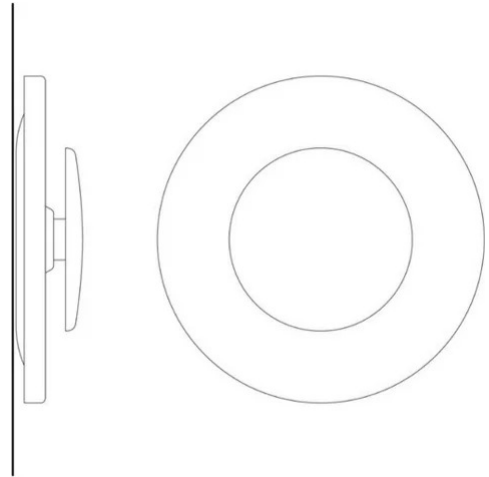

# Lunanera

Marc Sadler

colors

Typology Wall Ceiling

Utilisation Indoor

230V 13 W 2079 lm

indirect light

Wall or ceiling lamp indirect light. Painted aluminium structure. LED light source integrated and electronic driver into the body lamp.

Family	Lunamera
Typology	Wall Ceiling
Utilisation	Indoor

**Dimensions**

Height	10 cm
Diameter	40 cm
Weight	1.7 Kg

**Materials**

Structure	aluminium	Diffuser	methacrylate O30
-----------	-----------	----------	------------------