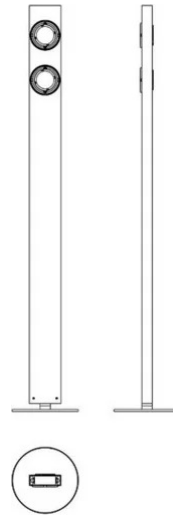

Brick

Medium beam

Emiliana Martinelli

colors

Typology Floor
Utilisation Indoor

230V 2x 50 W 7500 lm (15000lm)

direct light

Standing lamp, direct/adjustable light. Aluminium structure painted, swivel on the base. LED light source integrated. Complete of electronic drivers inside the body lamp.

Available in two different light beams: medium and wide.

Family	Brick
Typology	Floor
Utilisation	Indoor

Dimensions

Height	193 cm
Larghezza	15 cm
Diameter	32 (base) cm
Power supply cable length	0 cm
Weight	14 Kg

Materials

Structure	aluminium	Base	iron
-----------	-----------	------	------

Voltage	230V	2 X Watt	50 W
Power unit		Lumen	7500 lm (15000 lm)
Mounting Power Supply	Indoor	CRI	>90
Power supply	Electronic power supply	Duration	50000 h
Dimming	No dimmable	CCT	3000 K
		Energy class	D

Certifications

Photometric curves

Colour variant code

2275/2/L/1/Q1/BI

White

2275/2/L/1/Q1/NE

Black

Gallery