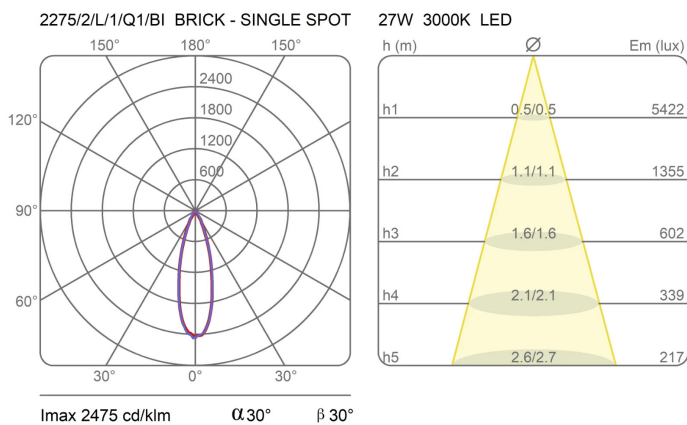

Certifications

Photometric curves