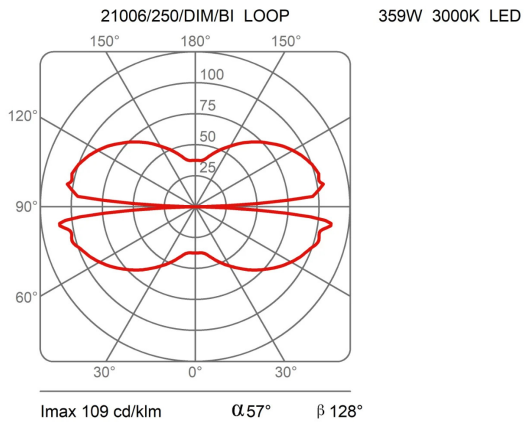

Photometric curves

Colour variant code