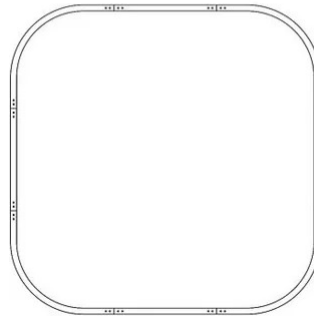

Loop

Loop square - width 250 cm

Emiliana Martinelli

colors

Typology Pendant
Utilisation Indoor

230V 339.1 W 31086 lm

diffuse light

Hanging lamp, diffused light, composed by linear sections and curved sections in painted aluminum. White opal polycarbonate diffuser. Integrated LED light source. Electronic dimmable Push/Dali, 0-10V and 1-10V driver inside the false ceiling or inside in the canopy. Available on request 2700K, 4000K.

interior light emission:

21006/170/DIM L 170x170

21006/250/DIM L 250x250

Family	Loop
Typology	Pendant
Utilisation	Indoor

Dimensions

Height	8 cm
Larghezza	250 cm
Lunghezza	250 cm
Power supply cable length	400 cm
Weight	26.5 Kg

Materials

Structure	aluminium	Diffuser	polycarbonate
-----------	-----------	----------	---------------

Voltage	230V	Watt	339.1 W
Power unit	Included	Lumen	31086 lm
Mounting Power Supply	External	CRI	>80
		CCT	3000 K
Power supply	Electronic dimmable power supply	Energy class	
Dimming	Push		
	Dali2		
	Pot. 10K Ω		
	0-10V		
	1-10V		