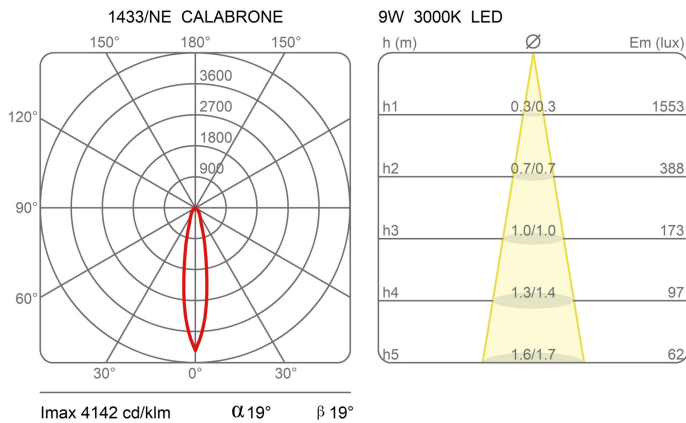

Family	Calabrone
Typology	Wall Ceiling
Utilisation	Indoor

Dimensions

Profondità	40 cm
Diameter	4,5 cm
Power supply cable length	0 cm
Weight	1.2 Kg

Materials

Structure	aluminium	Diffuser	polycarbonate
Base	aluminium		

Voltage	230V	Watt	9 W
Power unit	Included	Lumen	1224 lm
Mounting Power Supply	Indoor	CRI	>80
Power supply	Electronic power supply	CCT	3000 K
Dimming	No dimmable	Energy class	

Certifications

Photometric curves