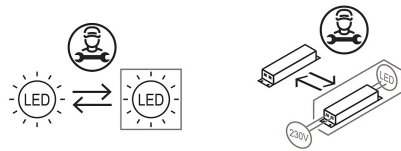

Multisocket equipped with three 230V schuko and two USB outlets is available as a lamp accessory. Max power 2.3KW (code 40189).

Award

Family Avro
 Typology Pendant
 Utilisation Indoor

Dimensions

Height 25 cm
 Diameter 12,3 cm
 Power supply cable length 200 cm
 Weight 1.3 Kg

Materials

Structure aluminium Diffuser methacrylate 040

Voltage 230V
 Power unit Included
 Mounting Power Supply Indoor
 Power supply Electronic power supply

Certifications

Colour variant code

21019/SP/AR

Orange