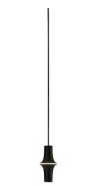

Avro

Socket only

Studio Natural

colors

Typology Pendant
Utilisation Indoor

230V

diffuse light

Suspension/Multisocket Schuko lamp with LED source.
Painted aluminium structure.
Electronic driver.

Multisocket equipped with three 230V schuko and two USB outlets is available as a lamp accessory. Max power 2.3KW (code 40189).

Award

Family Avro
 Typology Pendant
 Utilisation Indoor

Dimensions

Height 25 cm
 Diameter 12,3 cm
 Power supply cable length 200 cm
 Weight 1.3 Kg

21019/SP/AZ

Azure

21019/SP/BI

White

21019/SP/NE

Black

Accessories

40189
Avro multisocket
