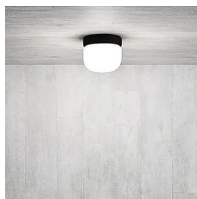

Family	Delux
Typology	Ceiling
Utilisation	Indoor

Dimensions

Height	13 cm
Diameter	16 cm
Weight	1.3 Kg

Materials

Diffuser	glass	Base	aluminiumbrass

Voltage	230V	Watt	10 W
Non dimmable		Lumen	900 lm
		CRI	>80
		Duration	30000 h
		CCT	3000 K
		Energy class	F

Certifications

Colour variant code

2900/J/NE