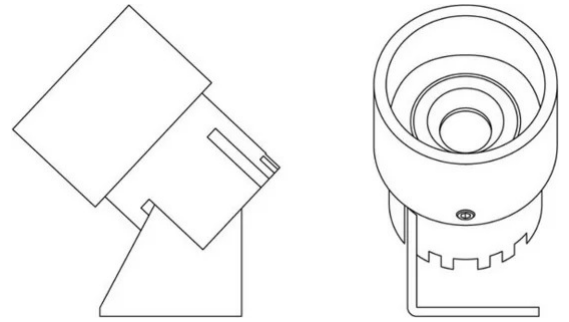

Grillo

Emiliana Martinelli

colors

Typology Spotlight
Utilisation Indoor

230V 8 W 840 lm

direct light

A small adjustable and directional light suitable for museum exhibitions. Anodized aluminium structure. Integrated LED light source, remote electronic driver (code 505X - excluded).

Family Grillo
 Typology Spotlight
 Utilisation Indoor

Dimensions

Lunghezza 4 cm
 Diameter 3 cm
 Weight 0.2 Kg

Materials

Structure aluminium

Voltage	230V	Watt	8 W
Power unit	Excluded	Lumen	840 lm
Mounting Power Supply	External	CRI	>80
Power supply	Electronic power supply	CCT	3000 K
Non dimmable		Energy class	

Certifications

EcoLabel

Photometric curves

Colour variant code

1438/NE

Black

Accessories

505X