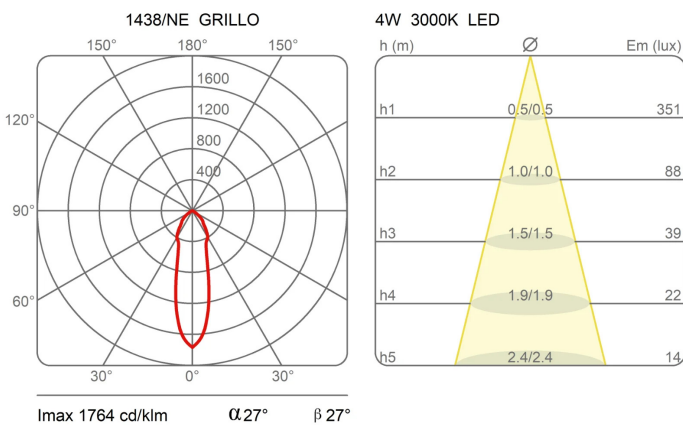

Grillo

Emiliana Martinelli

colors

Typology Spotlight
Utilisation Indoor

230V 8 W 840 lm

direct light

A small adjustable and directional light suitable for museum exhibitions. Anodized aluminium structure. Integrated LED light source, remote electronic driver (code 505X - excluded).

Family Grillo
 Typology Spotlight
 Utilisation Indoor

Dimensions

Lunghezza 4 cm
 Diameter 3 cm
 Weight 0.2 Kg

Materials

Structure aluminium

Voltage	230V	Watt	8 W
Power unit	Excluded	Lumen	840 lm
Mounting Power Supply	External	CRI	>80
Power supply	Electronic power supply	CCT	3000 K
Non dimmable		Energy class	

Certifications

EcoLabel

Photometric curves

Colour variant code

1438/NE

Black

Accessories

505X