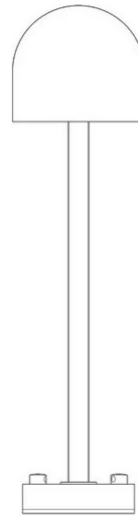

Boleto

Height 50 cm

Emiliana Martinelli

colors

Typology Floor
Utilisation External

230V 10 W 1100 lm

indirect light

Outdoor lamp indirect light for LED light source. Painted aluminium structure. Three size tige with base for to fix on the ground. Remote driver.

Available peg for the ground fixing (cod. 40166)

Family	Boleto
Typology	Floor
Utilisation	External

Dimensions

Height	50 cm
Diameter	14 cm
Weight	3.4 Kg

Materials

Structure	aluminium	Diffuser	polycarbonate
-----------	-----------	----------	---------------