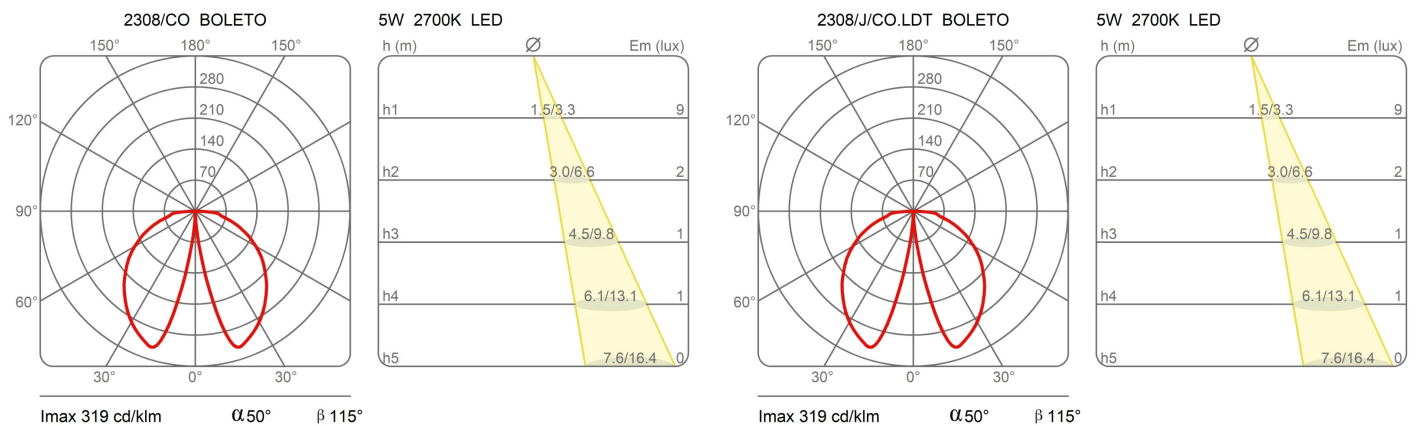

Boleto

Height 50 cm

Emiliana Martinelli

colors

Typology Floor
Utilisation External

230V 10 W 1100 lm

indirect light

Outdoor lamp indirect light for LED light source. Painted aluminium structure. Three size tige with base for to fix on the ground. Remote driver.

Available peg for the ground fixing (cod. 40166)

Family	Boleto
Typology	Floor
Utilisation	External

Dimensions

Height	50 cm
Diameter	14 cm
Weight	3.4 Kg

Materials

Structure	aluminium	Diffuser	polycarbonate
-----------	-----------	----------	---------------

Voltage	230V	Watt	10 W
Dimming	No dimmable	Lumen	1100 lm
		CRI	>80
		Duration	50000 h
		CCT	2700 K
		Energy class	E

Certifications

Photometric curves

Colour variant code

2308/230/CO

Corten

Gallery

Accessories