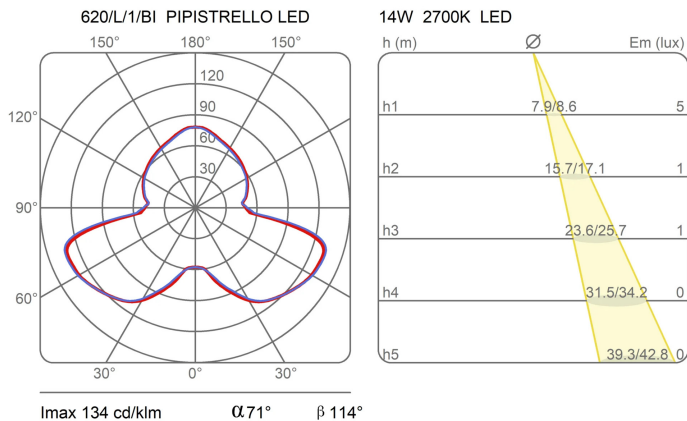

Family	Pipistrello
Typology	Table Floor
Utilisation	Indoor

Dimensions

Height	66 - 86 cm
Diameter	55 cm
Power supply cable length	45+200 cm
Weight	10 Kg Kg

Materials

Structure	aluminium brass copper stainless steel	Diffuser	methacrylate O40
Base	iron		

Voltage	230V	Watt	14 W
Power unit		Lumen	1400 lm
Mounting Power Supply	External	CRI	>80
Power supply	Electronic dimmable power supply	Duration	50000 h
Dimming	Dimmer on the cable	CCT	2700 K
		Energy class	E

Certifications

Photometric curves