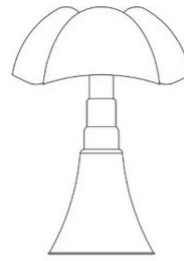

# Pipistrello

classic led

Gae Aulenti

colors

Typology Table Floor  
Utilisation Indoor

230V 14 W 1400 lm

diffuse light

Table or standing lamp with diffused light, adjustable height. Glazed stainless steel telescope. White opal methacrylate diffuser. Structure and knob in aluminum lacquered. Also available in aluminum lacquered in the series-production colors: dark brown /MA, white /BI. LED light source integrated, dimmable, electronic driver on the plug.

Family	Pipistrello
Typology	Table Floor
Utilisation	Indoor

**Dimensions**

Height	66 - 86 cm
Diameter	55 cm
Power supply cable length	45+200 cm
Weight	10 Kg Kg

**Materials**

Structure	aluminium brass copper stainless steel	Diffuser	methacrylate O40
Base	iron		