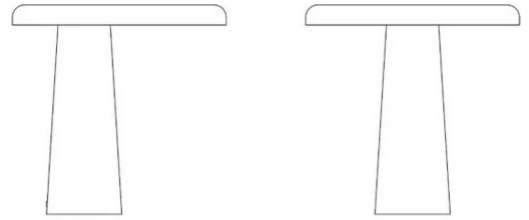

# HOOP

Adolini+Simonini Associati

colors

Typology      Table  
Utilisation    Indoor

230V 6 W 466 lm

indirect light

Table lamp with direct/diffused light. Moulded resin structure. White frost methacrylate diffuser. LED light source integrated. Electronic driver on the plug. Touch ON-OFF button on the reflector.

Family HOOP  
 Typology Table  
 Utilisation Indoor

**Dimensions**

Height 21 cm  
 Diameter 21 cm  
 Power supply cable length 200 cm  
 Weight 1.6 Kg

**Materials**

Structure resin      Diffuser methacrylate  
 Riflettore resin