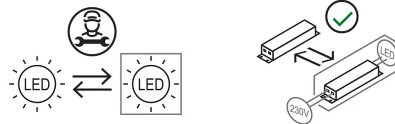

Certifications

Colour variant code