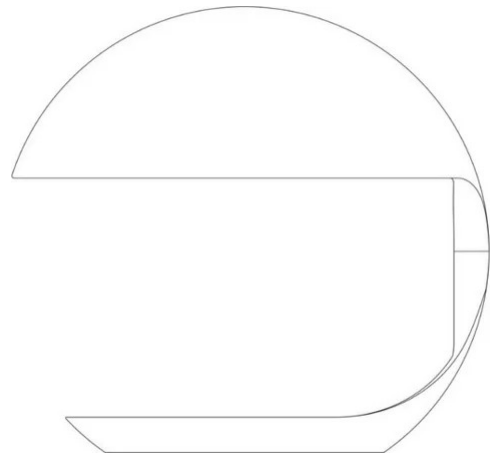

Reading lamp with direct light, made with two resin molded bodies.

The lower body part turns on a steel made base connected with the upper body part by means of a central joint for a 360° rotation.

The interior reflector is made with white painted aluminium.

The limited edition lamp is also accompanied by a certificate of authenticity.

Family	Cobra
Typology	Table
Utilisation	Indoor

Dimensions

Height	40 cm
Diameter	40 cm
Power supply cable length	40+200 cm
Weight	8,5 Kg