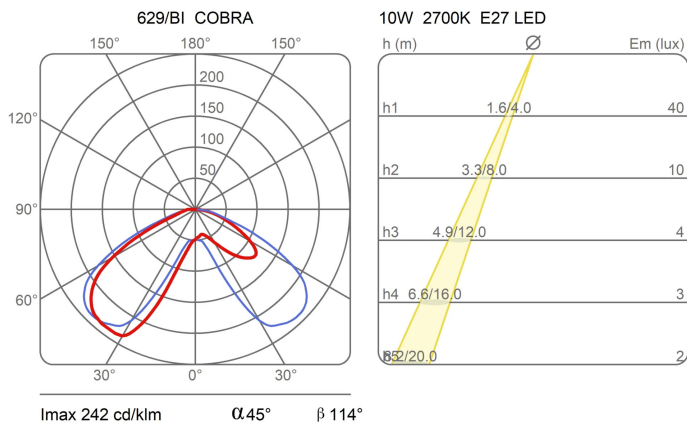

Materials

Structure	resin	Riflettore	aluminium
Base	resin	Elementi	iron

Voltage	230V
Non dimmable	

Certifications

EcoLabel

Photometric curves

Colour variant code

629/GI