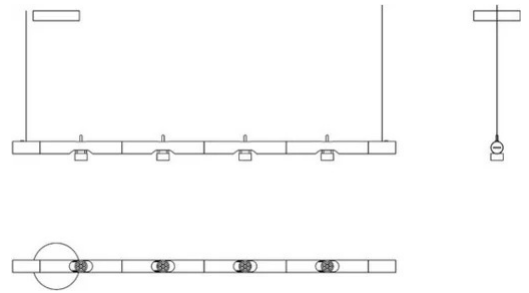

Modular hanging lamp. Painted aluminium structure with 4 adjustable and directional spots with integrated LED light source. Electronic drivers into the box fixed at the ceiling. Also available the joint of connection for the combination of more modules (code 30869).

Interchangeable lens 10° - 40° (on request).

Award

Family	Calabrone
Typology	Pendant
Utilisation	Indoor

**Dimensions**

Profondità	7,5 cm
Lunghezza	133 cm
Diameter	4,5 cm
Power supply cable length	400 cm
Weight	3.5 Kg

**Materials**

Structure	aluminium	Diffuser	polycarbonate
Canopy	aluminium		

Voltage	230V	4 X Watt	9 W
Power unit	Included	Lumen	1224 lm ( 4896 lm )
Mounting Power Supply	External	CRI	>80
Power supply	Electronic dimmable power supply	CCT	3000 K
Dimming	Push Dali2	Energy class	