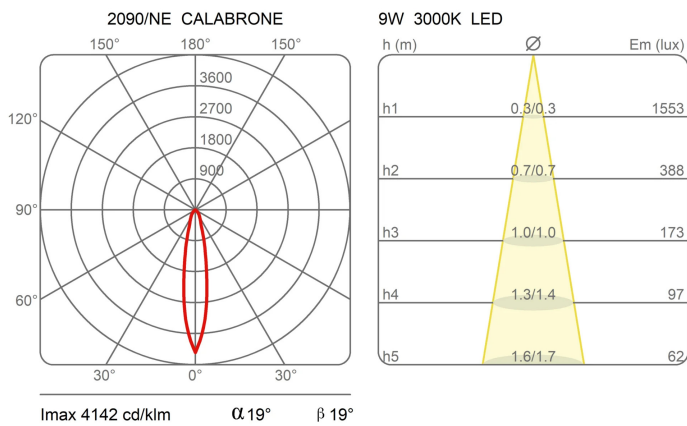

Interchangeable lens 10° - 40° (on request).

Award

Family	Calabrone
Typology	Pendant
Utilisation	Indoor

**Dimensions**

Profondità	7,5 cm
Lunghezza	133 cm
Diameter	4,5 cm
Power supply cable length	400 cm
Weight	3.5 Kg

**Materials**

Structure	aluminium	Diffuser	polycarbonate
Canopy	aluminium		

Voltage	230V	4 X Watt	9 W
Power unit	Included	Lumen	1224 lm ( 4896 lm )
Mounting Power Supply	External	CRI	>80
Power supply	Electronic dimmable power supply	CCT	3000 K
Dimming	Push Dali2	Energy class	

**Certifications**

**Photometric curves**