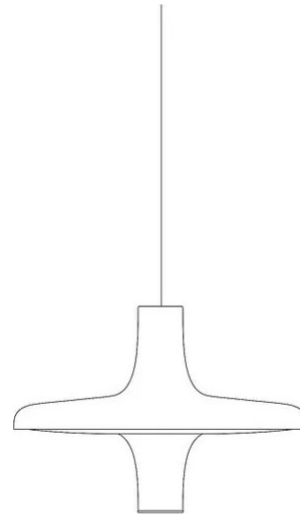

Award

Family	Avro
Typology	Pendant
Utilisation	Indoor

**Dimensions**

Height	25 cm
Diameter	35 cm
Power supply cable length	200 cm
Weight	2.9 Kg

**Materials**

Structure	aluminium	Diffuser	methacrylate 040
Canopy	aluminium		