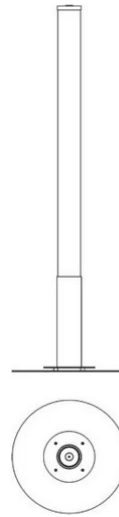

Pistillo

Emiliana Martinelli

colors

Typology Floor
Utilisation External

230V 104 W 5370 lm

diffuse light

Outdoor standing lamp diffuser light, white opal methacrylate, for LED light source, RGB or white. Stainless steel base to fix on the floor with screws Ø 30cm. Complete of electronic driver dimmable inside the body lamp. With remote control. Base Ø 60cm of stainless steel to fix to the base of the lamp to lay on the floor with the possibility to move it (on request), with cable 3 mt and plug.

Degree of protection: IP65 device - IP44 plug

Family	Pistillo
Typology	Floor
Utilisation	External

Dimensions

Height	190 cm
Diameter	12 - 30 (base) cm
Power supply cable length	500 cm
Weight	6 Kg

Materials

Structure	polyethylene	Diffuser	polyethylene
Base	stainless steel	Elementi	polyethylene

Voltage	230V	Watt	104 W
Power unit		Lumen	5370 lm
Mounting Power Supply	Indoor	CRI	>80
Power supply	Electronic dimmable power supply	Duration	50000 h
Dimming	Remote control	CCT	3000 K
		Energy class	F