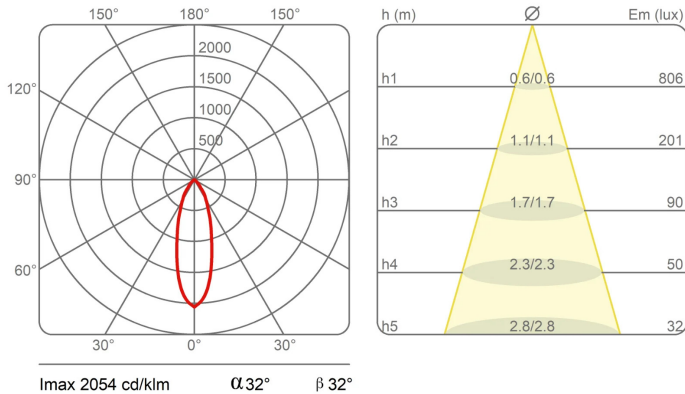

Certifications

Photometric curves

21012/38/NE-DK SISTEMA U - 38° DARKLIGHT13W 3000K LED