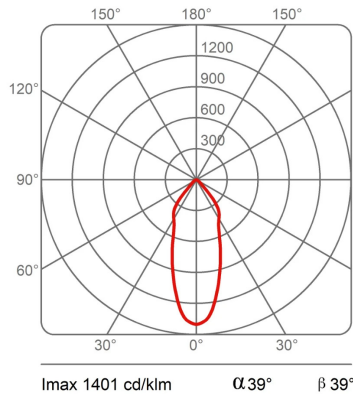

21012/38/NE SISTEMA U - 38°