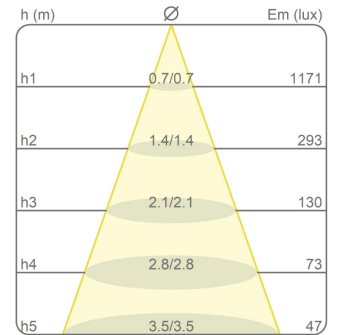

13W 3000K LED