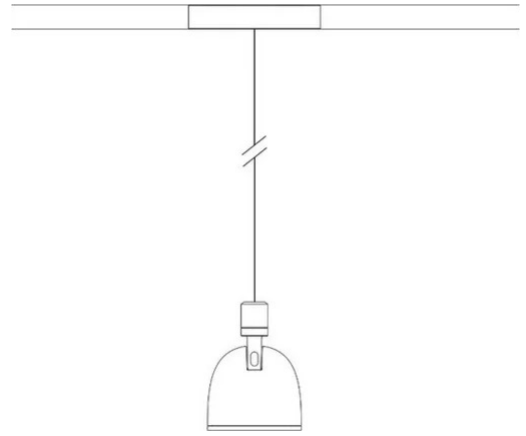

Sistema U

Medium beam - non dimmable

Studio Natural

colors

Typology Spotlight Pendant

Utilisation Indoor

48V 13 W 1950 lm

direct light

Suspension lamp with direct light, adjustable. Painted aluminum structure. LED light source with optics in different light beams. With suspension cable and 48V electrified track adapter.

Award

Family	Sistema U
Typology	Spotlight Pendant
Utilisation	Indoor

Dimensions

Height	10 cm
Diameter	7 cm
Weight	0.5 Kg

Materials

Structure	aluminium	Diffuser	polycarbonate
-----------	-----------	----------	---------------

Voltage	48V	Watt	13 W
Power unit	Excluded	Lumen	1950 lm
Mounting Power Supply	External	CRI	>80
Power supply	Electronic power supply	Duration	50000 h
Dimming	No dimmable	CCT	3000 K
		Energy class	D