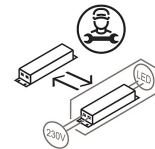

Certifications