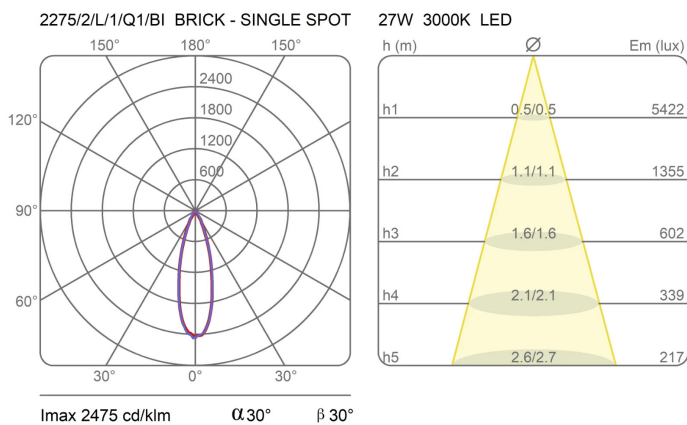

### Dimensions

Height	193 cm
Larghezza	15 cm
Diameter	32 (base) cm
Power supply cable length	0 cm
Weight	14 Kg

### Materials

Structure	aluminium	Base	iron
-----------	-----------	------	------

Voltage	230V	2 X Watt	25 W
Power unit	Included	Lumen	7500 lm ( 15000 lm )
Mounting Power Supply	Indoor	CRI	>90
Power supply	Electronic power supply	Duration	50000 h
Dimming	No dimmable	CCT	3000 K
		Energy class	D

### Photometric curves