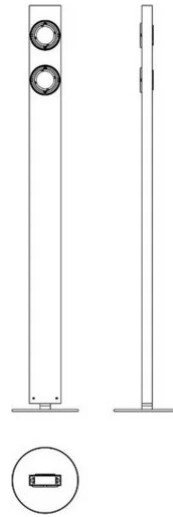

# Brick

Medium beam

Emiliana Martinelli

colors

Typology Floor  
Utilisation Indoor

230V 2x 25 W 7500 lm (15000lm )

direct light

Standing lamp, direct/adjustable light. Aluminium structure painted, swivel on the base. LED light source integrated. Complete of electronic drivers inside the body lamp.

### Dimensions

Height	193 cm
Larghezza	15 cm
Diameter	32 (base) cm
Power supply cable length	0 cm
Weight	14 Kg

### Materials

Structure	aluminium	Base	iron
-----------	-----------	------	------

Voltage	230V	2 X Watt	25 W
Power unit	Included	Lumen	7500 lm ( 15000 lm )
Mounting Power Supply	Indoor	CRI	>90
Power supply	Electronic power supply	Duration	50000 h
Dimming	No dimmable	CCT	3000 K
		Energy class	D

### Colour variant code

2275/2/L/1/Q1/BI

White

2275/2/L/1/Q1/NE

Black

Gallery