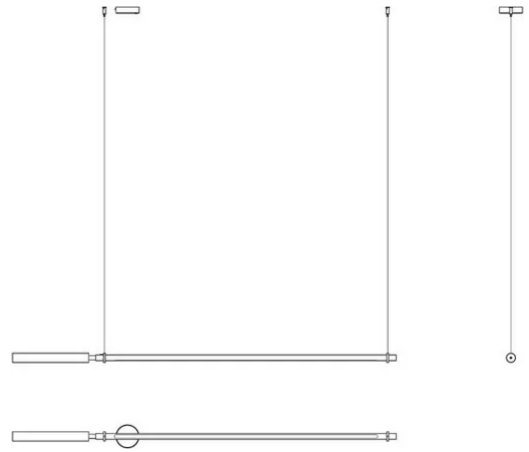

Colibrì

Revolving

Emiliana Martinelli

colors

Typology Pendant
Utilisation Indoor

230V 13 W 2140 lm

direct light

indirect light

Hanging lamp, swivel direct/indirect light. Painted aluminium structure. LED light source integrated. Electronic driver integrated into the body lamp.

Family	Colibri
Typology	Pendant
Utilisation	Indoor

Dimensions

Lunghezza	167 cm
Diameter	2,5 cm
Power supply cable length	400 cm
Weight	1.5 Kg

Materials

Structure	aluminium	Diffuser	methacrylate O40
Canopy	nylon		

Voltage	230V	Watt	13 W
Power unit	Included	Lumen	2140 lm
Mounting Power Supply	Internal	CRI	>80
Power supply	Electronic power supply	Duration	50000 h
Non dimmable		CCT	3000 K
		Energy class	D