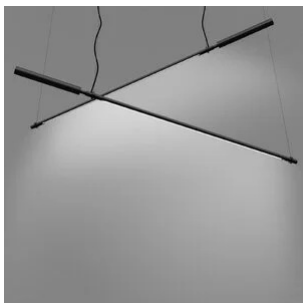

Colour variant code