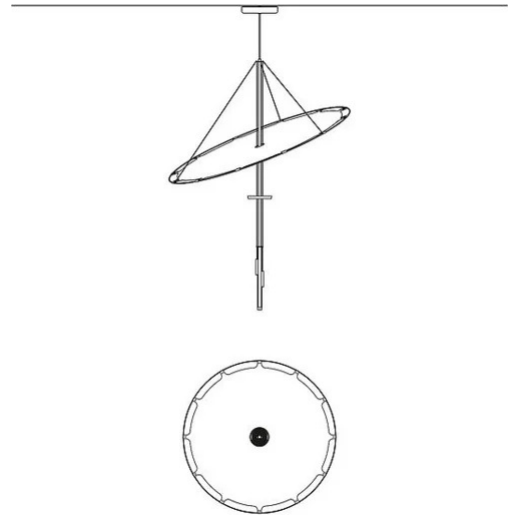

# Canopée

Ø 80 cm

Nicolas Verschaeve

colors

Typology      Pendant  
Utilisation    Indoor

230V 17 W

indirect light

diffuse light

The Canopée pendant light invites reflection and rest by providing a cozy haven of soft light. It embodies the essence of light.

The LED source integrated in the cylinder is diffusely reflected on a compact, **light disc made of a technical fabric borrowed from the nautical industry.**

**The disc can be tilted and raised**, allowing you to customize the intensity of the reflected light to create a one-of-a-kind atmosphere by gently pulling or rotating the three cylinders.

Family	Canopée
Typology	Pendant
Utilisation	Indoor

### Dimensions

Height	103 cm
Diameter	80 cm