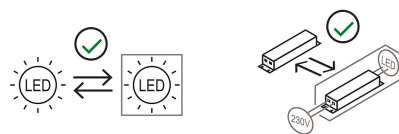

Certifications

EcoLabel