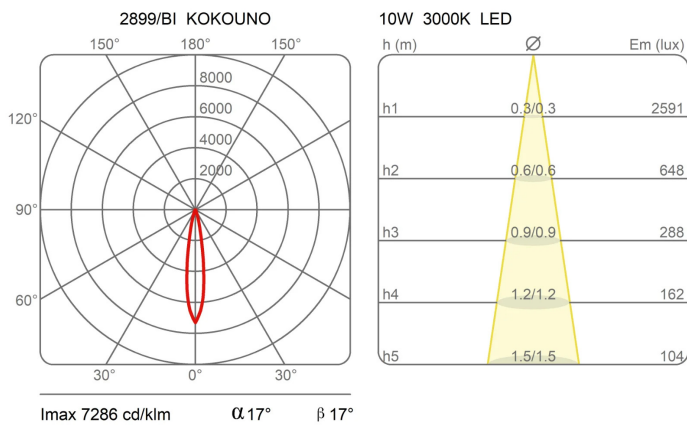

Certifications

EcoLabel

Photometric curves