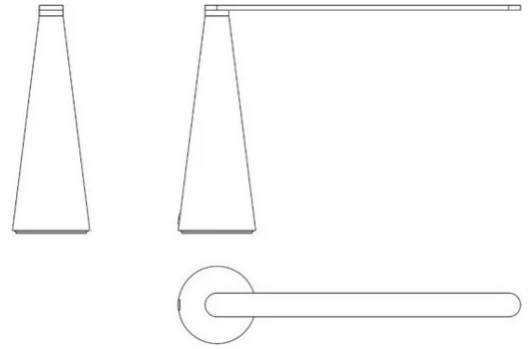

Elica

Brian Sironi

colors

Typology	Table
Utilisation	Indoor

230V 9 W 720 lm

direct light

Table lamp with adjustable direct light. Painted aluminium base and arm structure. The lamp lights up and switches off by the rotation of its arm. LED light source integrated. Electronic driver on the plug.

Designed by Brian Sironi in 2009. The movement creates light, by rotating the arm ELICA does not lift from the surface but lights on and off, there are no switches that can alterate the harmony of its form, it is an helix of pure light as a fun game takes flight to the imagination and fantasy.

Award

Family	Elica
Typology	Table
Utilisation	Indoor

Dimensions

Height	38 cm
Lunghezza	60 cm
Power supply cable length	195 cm
Weight	5 Kg

Materials

Structure	aluminium
-----------	-----------

Voltage	230V	Watt	9 W
Power unit	Included	Lumen	720 lm
Mounting Power Supply	External	CRI	>80
Power supply	Electronic plug-in power supply	Duration	50000 h
Dimming	No dimmable	CCT	3000 K
		Energy class	F