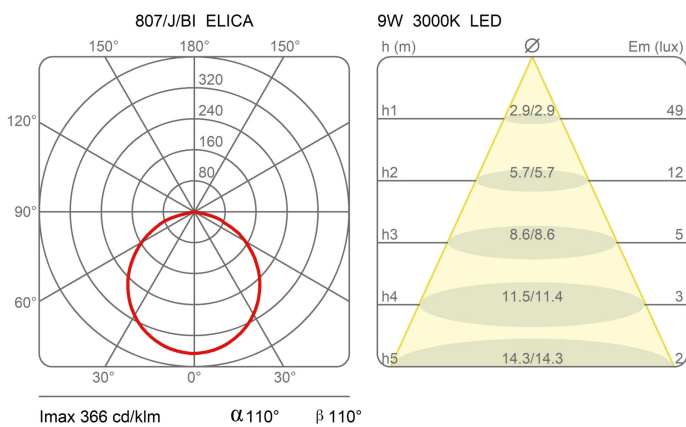

Certifications

Photometric curves