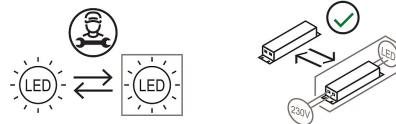

Certifications