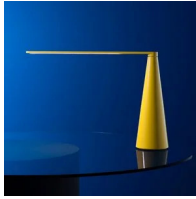

Colour variant code

807/J/GI