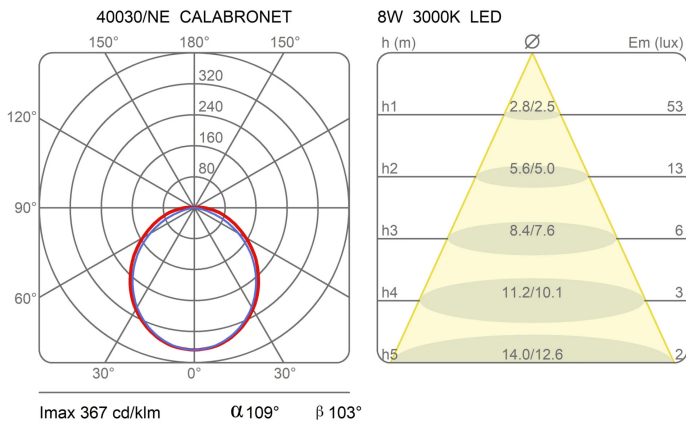

Light Module Calabronet

Length 70 cm

Emiliana Martinelli

Andrea Menchini

colors

Typology Pendant

Utilisation Indoor

24V 12.9 W 1188 lm

diffuse light

MODULE 40030/NE

Combinable swivel system, direct/indirect diffused light. Composed of two length of aluminium tubular profiles (70cm - 160cm) connected together with a particular joint (40032/NE) for different configurations. For G5 T5 8w/20w tube LED (40030/NE - 40031/NE) and ceiling stud for three profiles, to be fixed on the ceiling. Variation (40033/NE - 40137/NE) with spots for light source LED integrated and electronic driver inserted into the stud, to be fixed on the ceiling or false ceiling for two contiguous modules.

Family	Light module Calabronet
Typology	Pendant
Utilisation	Indoor

Dimensions

Lunghezza	70 cm
Diameter	4,5 cm
Power supply cable length	400 cm
Weight	0.9 Kg

Materials

Structure	aluminium
-----------	-----------

Voltage	24V	Watt	12.9 W
Power unit	Excluded	Lumen	1188 lm
Mounting Power Supply	External	CRI	>80
		CCT	3000 K
		Energy class	

Certifications

Photometric curves

Colour variant code

40030/NE

Black

Gallery

Accessories