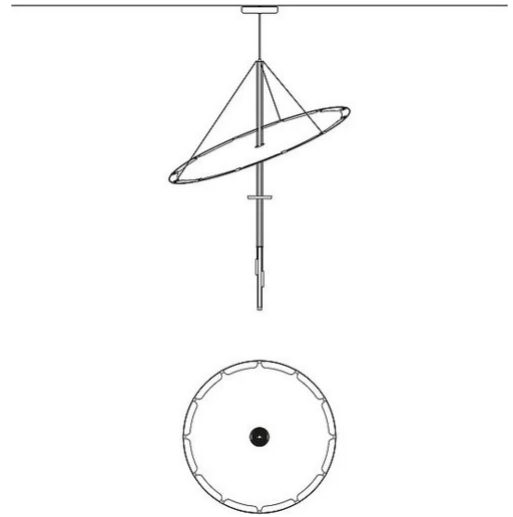

Canopée

Ø 80 cm

Nicolas Verschaeve

colors

Typology Pendant
Utilisation Indoor

230V 17 W

indirect light

diffuse light

The Canopée pendant light invites reflection and rest by providing a cozy haven of soft light. It embodies the essence of light.

The LED source integrated in the cylinder is diffusely reflected on a compact, **light disc made of a technical fabric borrowed from the nautical industry.**

The disc can be tilted and raised, allowing you to customize the intensity of the reflected light to create a one-of-a-kind atmosphere by gently pulling or rotating the three cylinders.

Family	Canopée
Typology	Pendant
Utilisation	Indoor

Dimensions

Height	103 cm
Diameter	80 cm

Materials

Structure	aluminium iron	Riflettore	glass fibre
Canopy	aluminium		

Voltage	230V	Watt	17 W
Power unit	Included	Lumen	
Mounting Power Supply	Indoor	CRI	>90
Power supply	Electronic power supply	Duration	50000 h
Non dimmable		CCT	2700 K
		Energy class	