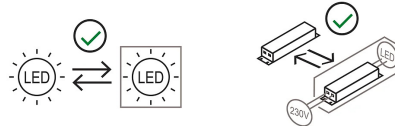

Certifications