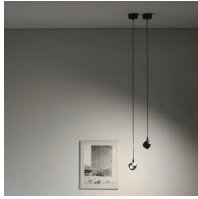

Suspension lamp with direct light, adjustable. Painted aluminum structure. LED light source with optics in different light beams. With suspension cable and canopy for single suspension. Spot with integrated driver.

Award

Family	Sistema U
Typology	Pendant
Utilisation	Indoor

Dimensions

Height	10 cm
Diameter	7 cm
Weight	0.5 Kg

Materials

Structure	aluminium	Diffuser	polycarbonate
-----------	-----------	----------	---------------

Photometric curves

Colour variant code

21013/38/NE

21013/38/BI

White

Black

Accessories

40087