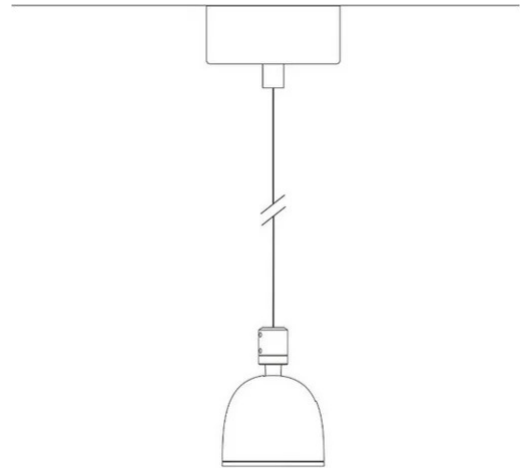

Sistema U

Medium beam

Studio Natural

colors

Typology Pendant

Utilisation Indoor

230V 13 W 1950 lm

direct light

Suspension lamp with direct light, adjustable. Painted aluminum structure. LED light source with optics in different light beams. With suspension cable and canopy for single suspension. Spot with integrated driver.

Award

Family	Sistema U
Typology	Pendant
Utilisation	Indoor

Dimensions

Height	10 cm
Diameter	7 cm
Weight	0.5 Kg

Materials

Structure	aluminium	Diffuser	polycarbonate
-----------	-----------	----------	---------------