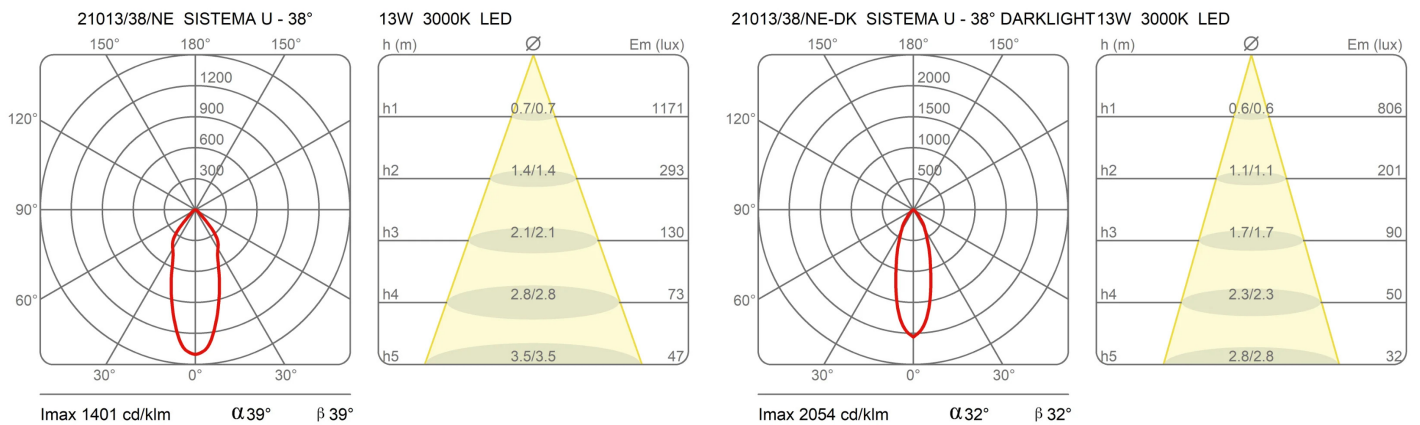

Certifications

Photometric curves