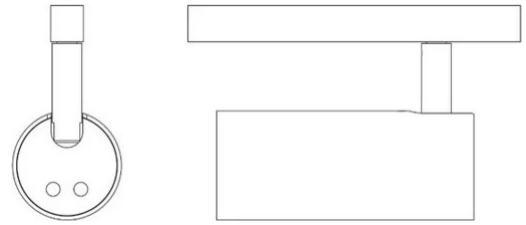

# Cip

Medium beam - non dimmable

Emiliana Martinelli

colors

Typology      Spotlight  
Utilisation    Indoor

48V 8.6 W 1080 lm

direct light

A series of swivel spot for LED light source with various light beam openings, with electrified track attachment 48V. Painted aluminium structure. Hanging, to fix on the ceiling or recessed versions

### Dimensions

Height	9,5 cm
Profondità	13 cm
Diameter	5,5 cm
Weight	0.4 Kg