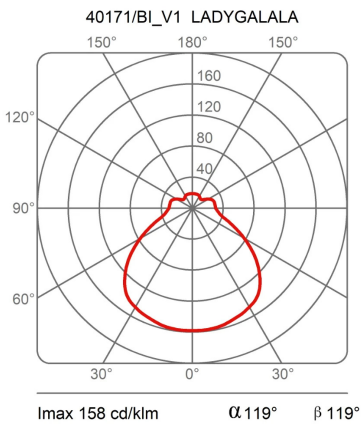

Dimensions

Height 7,8 cm
 Diameter 11,2 cm
 Power supply cable length 250 cm
 Weight 0.5 Kg

Materials

Structure aluminium

Voltage 230V

Non dimmable

Certifications

EcoLabel

Photometric curves

Colour variant code

40171/BI

White

Gallery