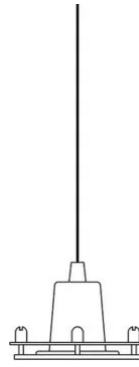

Body for interior use (cod. 40171) in aluminium painted, for suspension lamp with diffused light, to be combined with the bi-satin coloured methacrylate diffusers.

Diffusers:

40172/BI 1. Ø25 H18 - white

40174/GI 2. Ø60 H7 - yellow

40174/BL 3. Ø60 H7 - blue

40174/AR 4. Ø60 H7 - orange

A body and up to three diffusers of your choice are required to compose the lamp.

Family Body lamp Lady Galala Indoor
 Typology Pendant
 Utilisation Indoor

Dimensions

Height 7,8 cm
 Diameter 11,2 cm
 Power supply cable length 250 cm
 Weight 0.5 Kg

Materials

Structure aluminium

Voltage 230V

Non dimmable

Certifications

EcoLabel