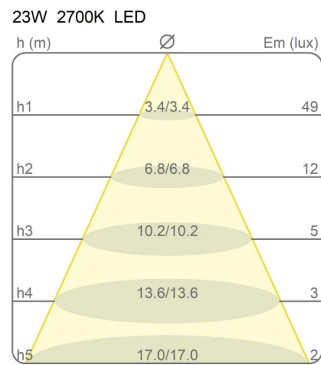

Dimensions

Height 7,8 cm
 Diameter 11,2 cm
 Power supply cable length 250 cm
 Weight 0.5 Kg

Materials

Structure aluminium

Voltage 230V

Non dimmable

Certifications

EcoLabel

Photometric curves

Colour variant code

40171/BI

White

Gallery