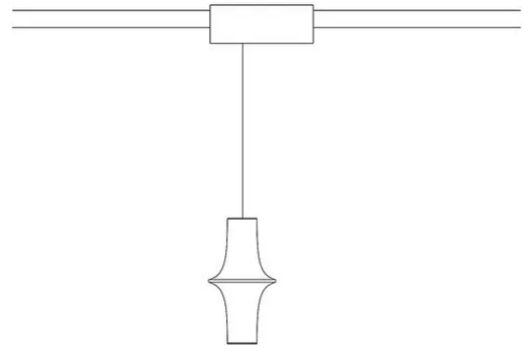

Avro

Track socket only

Studio Natural

colors

Typology Tracks Pendant
Utilisation Indoor

230V

Suspension/Multisocket Schuko lamp with LED source.
Painted aluminium structure.
Electronic driver inside of the binary box driver.

Multisocket equipped with three 230V schuko and two USB outlets is available as a lamp accessory. Max power 2.3KW (code 40189).
The electrified track can be purchased separately.

Award

Family Avro
 Typology Tracks Pendant
 Utilisation Indoor

Dimensions

Height 25 cm
 Diameter 12,3 cm
 Power supply cable length 200 cm

Materials

Structure aluminium Diffuser methacrylate O40

Voltage 230V
 Power unit Included
 Mounting Power Supply Internal
 Power supply Electronic power supply