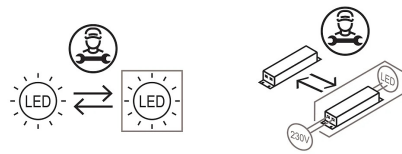

Certifications

EcoLabel