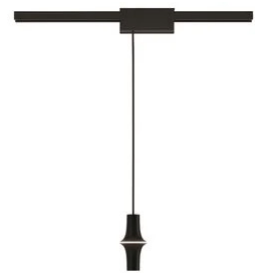

Avro

Track socket only

Studio Natural

colors

Typology Tracks Pendant
Utilisation Indoor

230V

Suspension/Multisocket Schuko lamp with LED source.
Painted aluminium structure.
Electronic driver inside of the binary box driver.

Multisocket equipped with three 230V schuko and two USB outlets is available as a lamp accessory. Max power 2.3KW (code 40189).
The electrified track can be purchased separately.

Award

Family Avro
 Typology Tracks Pendant
 Utilisation Indoor

Dimensions

Height 25 cm
 Diameter 12,3 cm
 Power supply cable length 200 cm

Materials

Structure aluminium Diffuser methacrylate O40

Voltage 230V
 Power unit Included
 Mounting Power Supply Internal
 Power supply Electronic power supply

White

21019/BE/SP/NE

Black

Accessories

40189
Avro multisocket
