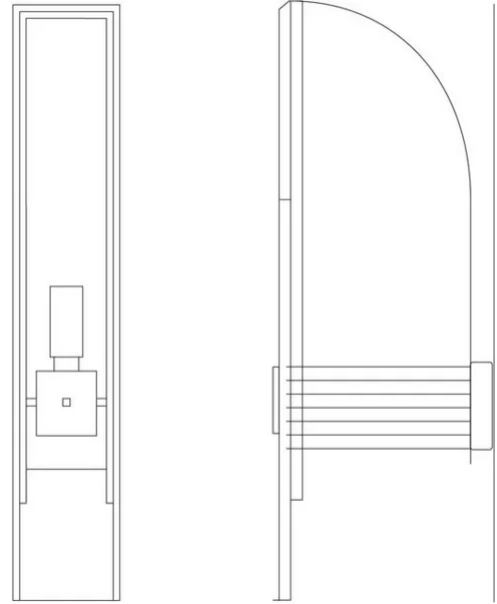

Marx

Richard Neutra

colors

230V 15 W E27

indirect light

Typology Wall
Utilisation Indoor

Wall lamp indirect light. Brushed stainless steel frame and metal, wooden frame. For Led bulb.

Family Marx
Typology Wall
Utilisation Indoor

Dimensions

Height 90 cm
Profondità 32 cm
Lunghezza 16 cm
Power supply cable length 0 cm
Weight 5 Kg

Materials

Structure wood Riflettore aluminium
Elementi iron

Voltage 230V
Non dimmable

Certifications

EcoLabel