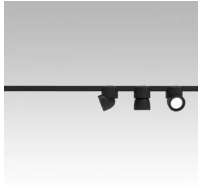

Colour variant code

1441/20/DIM/NE