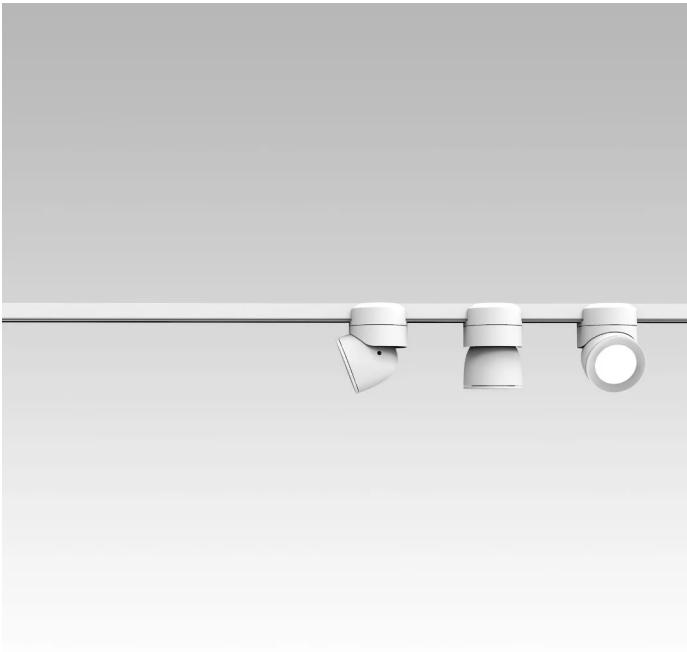

U system is composed of direct-light spotlights that can be oriented thanks to a special swivel joint. It is characterized by a terminal that embraces and is magnetically connected to the electrified track. LED light source with interchangeable optics. Remote driver.

Award

Family	Sistema U
Typology	Spotlight
Utilisation	Indoor

**Dimensions**

Height	10 cm
Diameter	7 cm
Weight	0.5 Kg

**Materials**

Structure	aluminium	Diffuser	polycarbonate
-----------	-----------	----------	---------------

Colour variant code

1441/20/DIM/NE

Black

1441/20/DIM/BI

White

Gallery

Accessories

5142.1
Remote driver

522
Driver 48 V

519
Electrified track

520
Electrified track

521
Electrified track

526
Hanging cable

500X
Bluetooth device

525
Joint

524
Joint