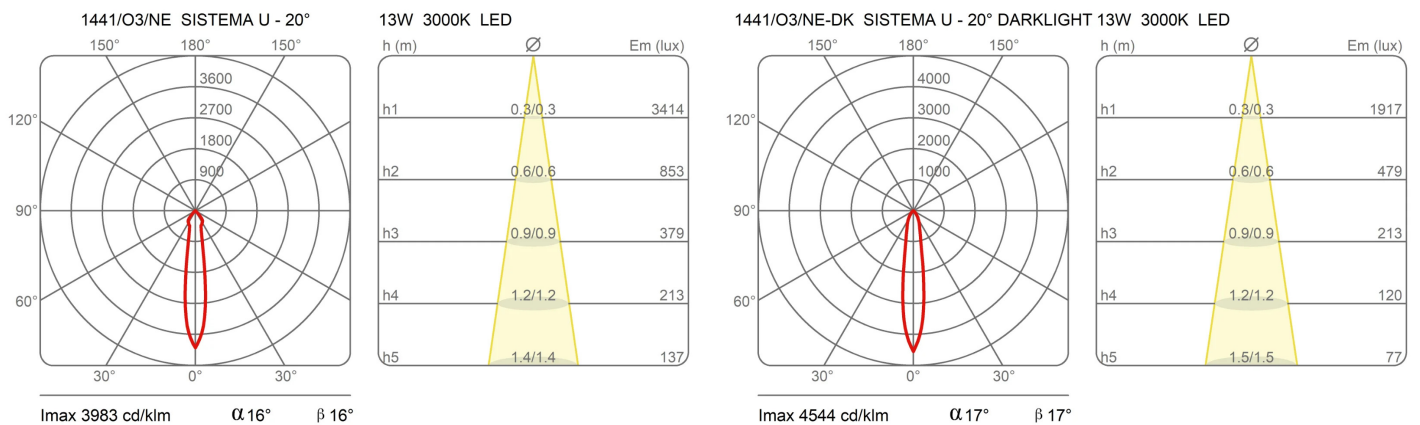

Photometric curves