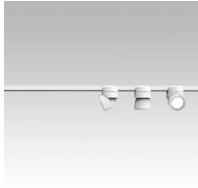

1441/20/DIM/BI