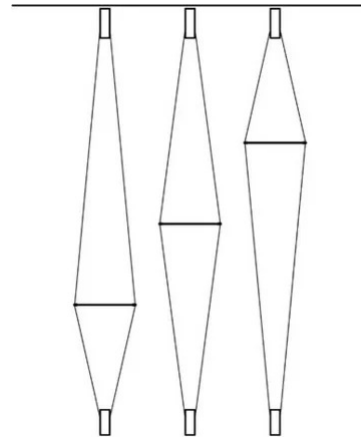

Coassiale

Vittorio Venezia

colors

Typology Ceiling

Utilisation Indoor

230V 2x 8.6 W 1080 lm (2160lm)

direct light

indirect light

Direct and indirect light, thanks to the LED light sources hold inside two colored aluminium cylindrical supports which are at the endpoint of the twice power cables. One is for the ceiling connection, the other one is used as a counter-weight. The light is reflected on a swivel disk in a white opal methacrylate material which spaces and slides along two cables, to create different light effects. Interior cylindrical support with a cable and an electronic driver on the plug.

Family Coassiale
 Typology Ceiling
 Utilisation Indoor

Dimensions

Height 250 cm
 Diameter 35 cm
 Weight 2.4 Kg

Materials

Structure aluminium Diffuser methacrylate

Voltage	230V	2 X Watt	8.6 W
Power unit	Included	Lumen	1080 lm (2160 lm)
Mounting Power Supply	External	CRI	>90
Power supply	Electronic power supply with cable and plug	Duration	50000 h
Non dimmable		CCT	3000 K
		Energy class	E