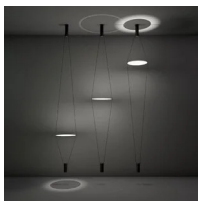

Colour variant code

2885/S/NE