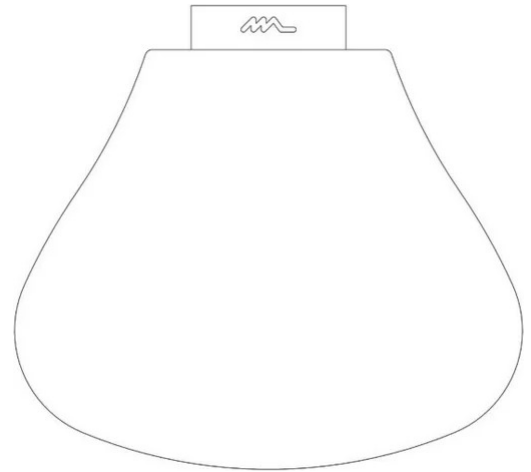

Diffuser Ciulifruli

Ø 23 cm

Emiliana Martinelli
Atelier(s) Alfonso Femia

colors

Typology Pendant
Utilisation Indoor - External

Interchangeable polyethylene diffuser Ø23 H19

Family Diffuser Ciulifruli
Typology Pendant
Utilisation Indoor - External

Dimensions

Height 19 cm
Diameter 23 cm
Weight 0.4 Kg

Materials

Diffuser polyethylene

Certifications

Photometric curves

Colour variant code

30860/BI

White