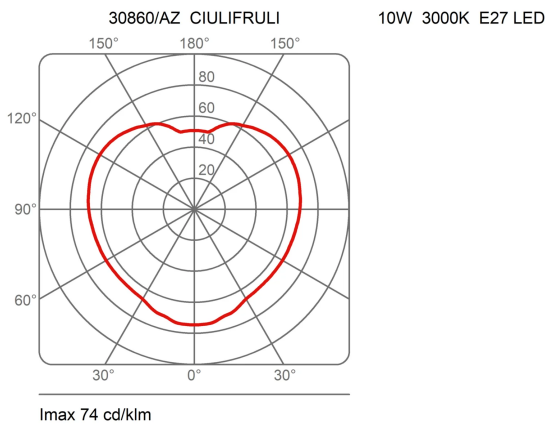

Dimensions

Height 19 cm
Diameter 23 cm
Weight 0.4 Kg

Materials

Diffuser polyethylene

Certifications

Photometric curves

Colour variant code

30860/BI