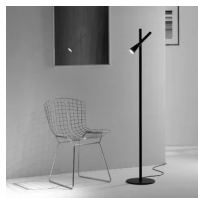

Colour variant code

2312/NE

2312/GI

Yellow

2312/BI

White

Black