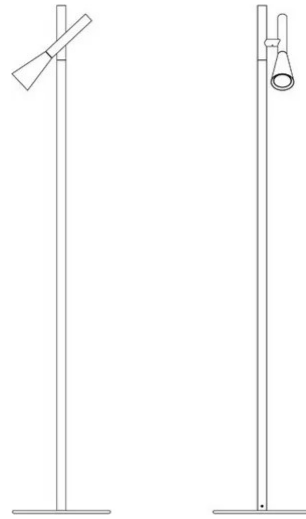

Colibrì

Emiliana Martinelli

colors

Typology Floor
Utilisation Indoor

230V 6.5 W 630 lm

direct light

adjustable light

Standing lamp for direct/indirect adjustable light. Painted aluminium structure, with one jointed heads swiveling, to light object at different angles. LED light source integrated. Electronic power supply on the plug.

Family Colibrì
 Typology Floor
 Utilisation Indoor

Dimensions

Height 140 cm
 Lunghezza (sorgente luminosa) 26 cm
 Diameter 2,5 (tubolare) - 27 (base) cm
 Weight 9.1 Kg

Materials

Diffuser polycarbonate Base iron
 Elementi aluminium