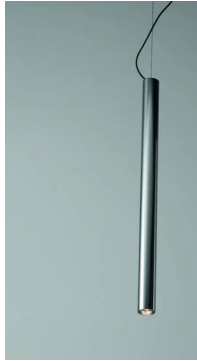

Kokouno

Tube aluminium H 80 cm

Studio PLS Design

colors

Typology Pendant
Utilisation Indoor

230V 8.9 W 1120 lm

direct light

Hanging lamp, direct light. Tubular structure in painted aluminum. Electronic driver included in the aluminum tubular.

Family	Kokouno
Typology	Pendant
Utilisation	Indoor

Dimensions

Lunghezza	80 cm
Diameter	5,5 cm
Power supply cable length	400 cm
Weight	1.3 Kg

Materials

Structure	aluminium	Diffuser	polycarbonate
Canopy	aluminium		

Photometric curves

Colour variant code

2093/BZ

Bronze

2093/BI

White

2093/NE

Black