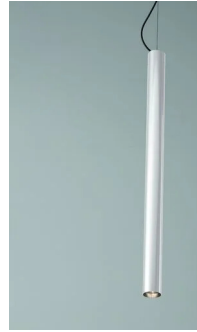

Kokouno

Tube aluminium H 80 cm

Studio PLS Design

colors

Typology Pendant
Utilisation Indoor

230V 8.9 W 1120 lm

direct light

Hanging lamp, direct light. Tubular structure in painted aluminum. Electronic driver included in the aluminum tubular.

Family	Kokouno
Typology	Pendant
Utilisation	Indoor

Dimensions

Lunghezza	80 cm
Diameter	5,5 cm
Power supply cable length	400 cm
Weight	1.3 Kg

Materials

Structure	aluminium	Diffuser	polycarbonate
Canopy	aluminium		

Photometric curves

Colour variant code

2093/BZ

Bronze

2093/BI

White

2093/NE

Black