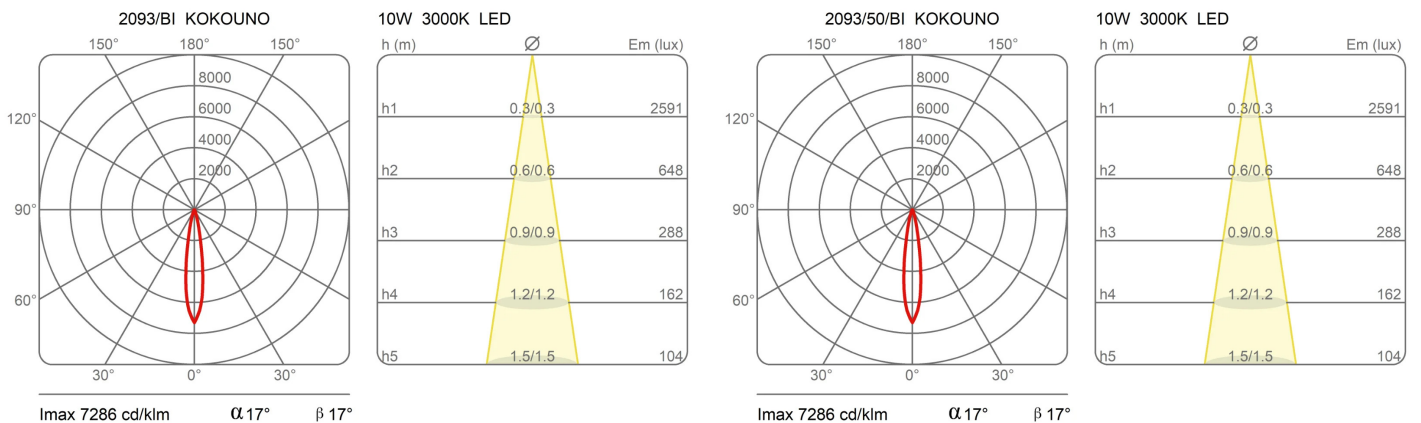

Certifications

Photometric curves